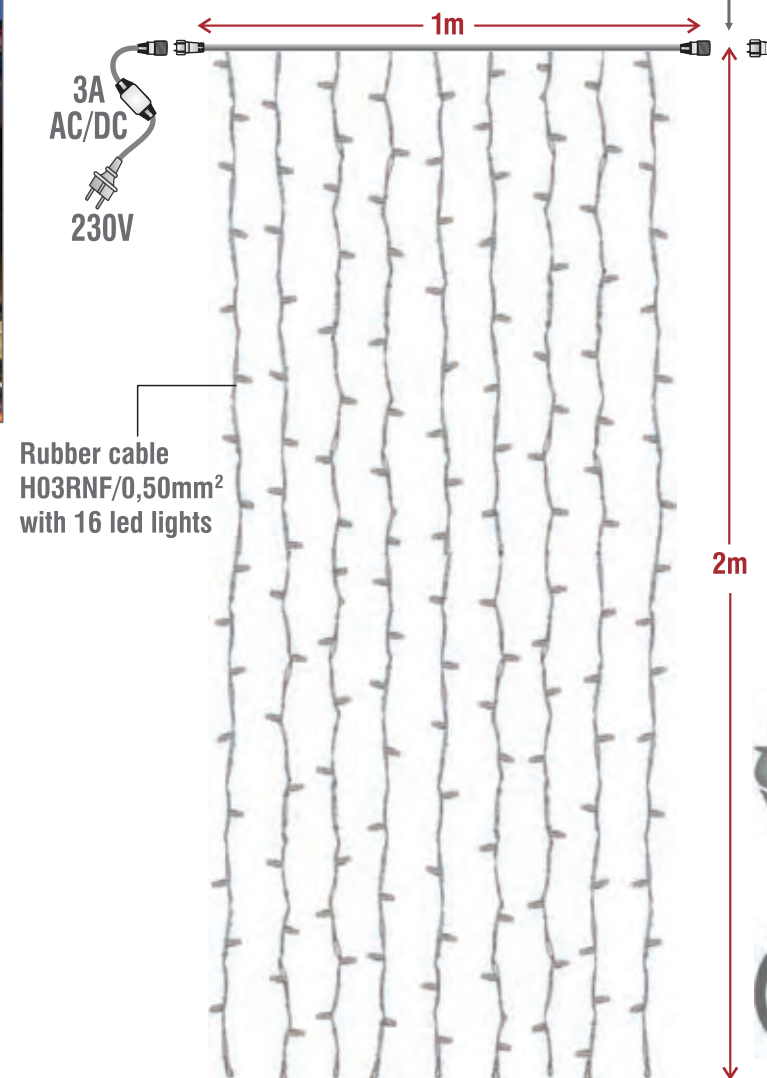

LED.FLRS.1X2.144.230V

1m extendable curtain light with 144 LED

IP65-68

FOTODIASTASI®

PATENTED
ISO 9001 RoHS CE

MATERIALS

LED.FLRS.1x2.144.230V Extendable LED curtain light 230V on rubber cable

REF No	LED.FLRS.144WH.230V	LED.FLRS.144WW.230V	LED.FLRS.144BL.230V
Length	1m	1m	1m
Height	2m	2m	2m
Max. Extension	20 sets (20m)	20 sets (20m)	20 sets (20m)
LED number	144	144	144
LED color	cool white	warm white	blue
Strings per curtain	9	9	9
LED number per string	16	16	16
Rubber cable color	white, black	white, black	white, black
Consumption	9W	9W	9W
Voltage	230V	230V	230V

Ref No : CO.FLRLED.230 LED.FLRS connection set AC to DC 230V/IP44 European plug with 3A convertor

***All LED CURTAIN LIGHTS are made with male and female connectors on the end and WITHOUT power cord and convertor CO.FLRLED.230