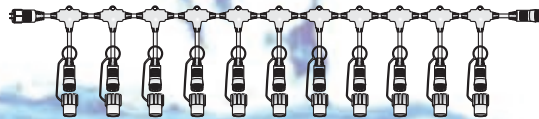

EXTE.CUR.11 1,55m cord with 11 connectors