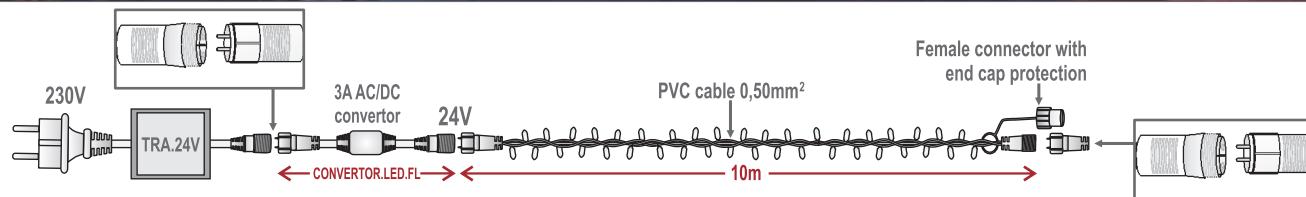

LED.FL.10M.96.24V

24V extendable light string with 96 LED

IP65-68

PATENTED
ISO 9001 RoHS CE

24V

LED.FL.10M.96.24V Extendable light string 24V on PVC cable

REF No	LED.FL.96.24V.WH	LED.FL.96.24V.WW	LED.FL.96.24V.BL	LED.FL.96.24V.RE	LED.FL.96.24V.GR	LED.FL.96.24V.YE	LED.FL.96.24V.PI	LED.FL.96.24V.MU
Length	10m	10m	10m	10m	10m	10m	10m	10m
Max. Extension	6 light strings	6 light strings	6 light strings	6 light strings	6 light strings	6 light strings	6 light strings	6 light strings
LED number	96	96	96	96	96	96	96	96
LED color	cool white	warm white	blue	red	green	yellow	pink	multi color (WH-BL-RE-GR)
PVC cable color	white, green, red blue, transparent, gold	white, green, red blue, transparent, gold	white, green, blue, transparent	white, green, red, transparent	white, green, transparent	white, green, transparent	white, green, transparent	white, green, transparent
Consumption	9W	9W	9W	9W	9W	9W	9W	9W
Voltage	24V	24V	24V	24V	24V	24V	24V	24V

Every 24V/AC transformer's output should be used with the reference CONVERTOR.LED.FL

TRANSFORMERS

TRA24.24W.01	Transformer AC 240V/AC 24V/24W in IP44 version without converter
TRA24.48W.01	Transformer AC 240V/AC 24V/48W in IP44 version without converter
TRA24.84W.01	Transformer AC 240V/AC 24V/84W in IP44 version without converter
TRA24.120W.01	Transformer AC 240V/AC 24V/120W in IP44 version without converter

***All LED.FL.24V light strings are made with male and female connectors on the end and WITHOUT power cord, convertor and transformer TRA.24

MATERIALS