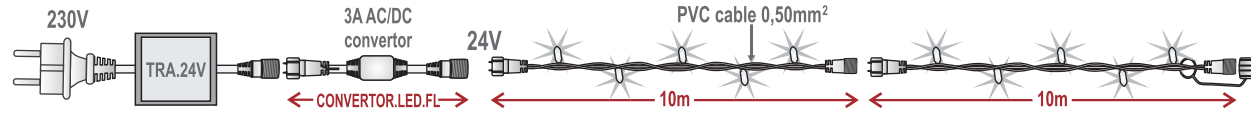

LED.FL.ALLFLASH.10M.15.24V

24V extendable light string with 30 strobe flash LED

IP65-68

PATENTED
ISO 9001 RoHS CE

24V

Every 24V/AC transformer's output should be used with the reference CONVERTOR.LED.FL

TRANSFORMERS

TRA24.24W.01	Transformer AC 240V/AC 24V/24W in IP44 version without convertor
TRA24.48W.01	Transformer AC 240V/AC 24V/48W in IP44 version without convertor
TRA24.84W.01	Transformer AC 240V/AC 24V/84W in IP44 version without convertor
TRA24.120W.01	Transformer AC 240V/AC 24V/120W in IP44 version without convertor

LED.FL.ALLFLASH.10M.15.24V 10m light string extendable with 15 Strobe Flash LED		
REF No	LED.FL.ALLFLASH.10M.24V.WH	LED.FL.ALLFLASH.10M.24V.WW
Length	10m	10m
Max. Extension	10 light strings	10 light strings
Flashing LED number	15	15
Flashing LED color	cool white	warm white
PVC cable color	transparent, gold, white, green	transparent, gold, white, green
Consumption	3W	3W
Voltage	24V	24V

***All LED.FL.ALL FLASH.24V light strings are made with male and female connectors on the end and WITHOUT power cord, convertor and transformer TRA.24

IP65-68