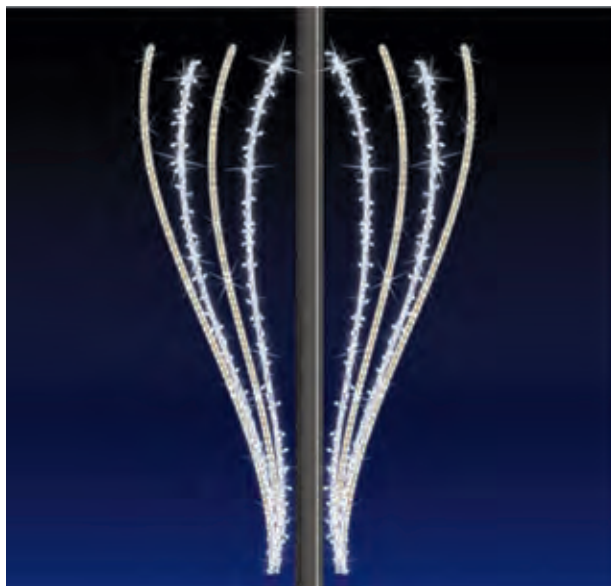

15158.B2.01 POLE MOUNT
H 1,50m x L 0,50m - P 21W
H 2,20m x L 0,70m - P 30W

15158.B2.02 POLE MOUNT
H 1,50m x L 0,50m - P 21W
H 2,20m x L 0,70m - P 30W