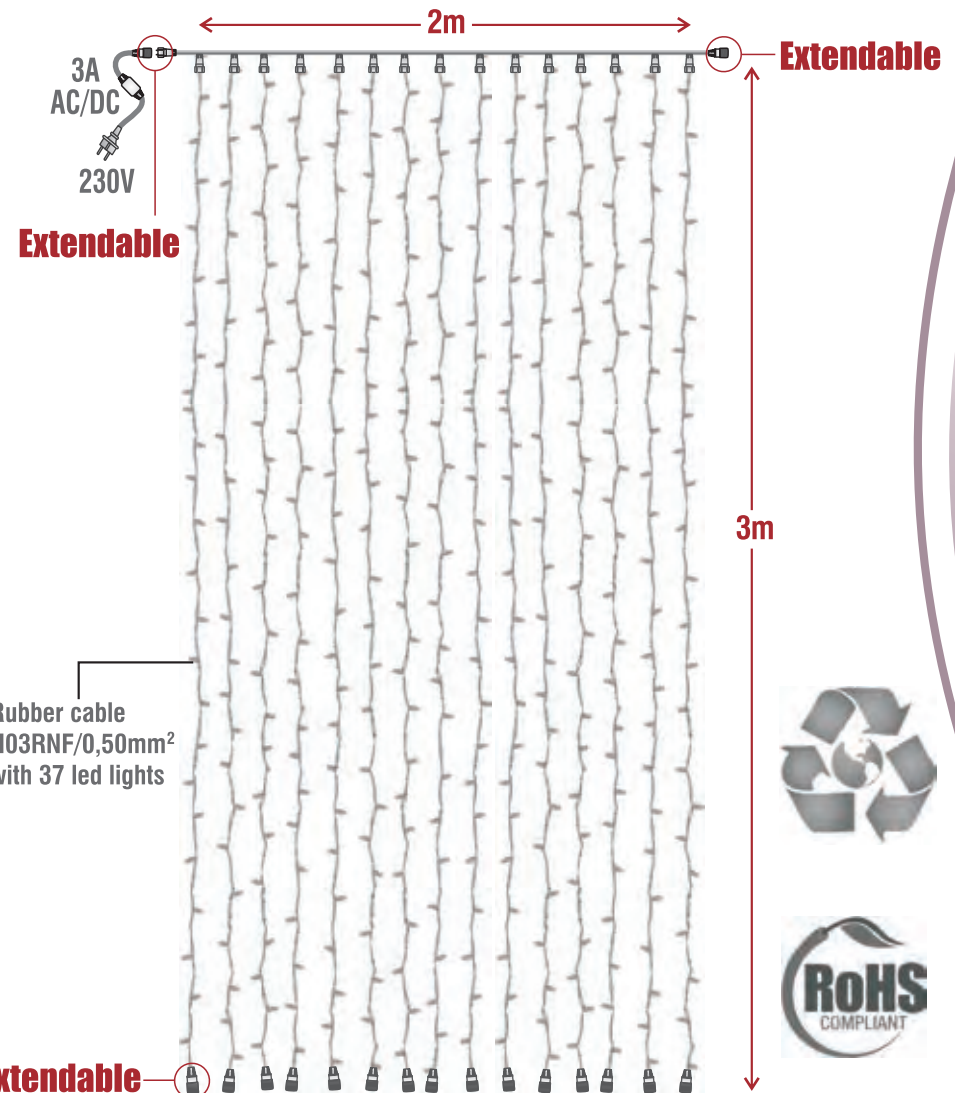

ATTENTION

Every curtain has total 555 led lights (15 strings with 37 LED's in each string). Can be extended in height and width but the total number of led should not be more than 2.775 (5 curtains)