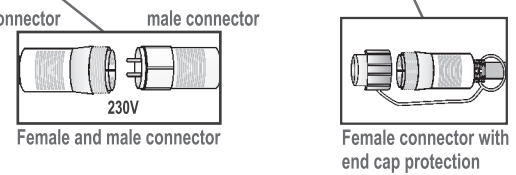

LED.FLR.ALLFLASH.10M.30.230V

10m extendable light string with 30 strobe flash LED

IP65-68

PATENTED
ISO 9001 RoHS CE

LED.FLR.ALLFLASH • 10m light string extendable with 30 Strobe Flash LED		
REF No	LED.FLR.ALLFLASH.10M.30WH	LED.FLR.ALLFLASH.10M.30WW
Length	10m	10m
Max. Extension	20 light strings	20 light strings
Flash LED number	30	30
Flash LED color	cool white	warm white
Rubber cable color	white, green	white, green
Consumption	4,5W	4,5W
Voltage	230V	230V

LED.FLR.ALLFLASH.20M.30.230V

20m extendable light string with 30 strobe flash LED

IP65-68

LED.FLR.ALLFLASH • 20m light string extendable with 30 Strobe Flash LED		
REF No	LED.FLR.ALLFLASH.20M.30WH	LED.FLR.ALLFLASH.20M.30WW
Length	20m	20m
Max. Extension	20 light strings	20 light strings
Flash LED number	30	30
Flash LED color	cool white	warm white
Rubber cable color	white, green	white, green
Consumption	4,5W	4,5W
Voltage	230V	230V

REF No : CO.FLRLED.230 LED.FLR connection set AC to DC 230V/IP44 European plug with 3A convertor

***All LED.FLR.ALL FLASH light strings are made with male and female connectors on the end and WITHOUT power cord and convertor CO.FLRLED.230

MATERIALS