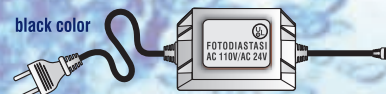

TRA24.120W.01

Transformer AC 240V/AC 24V 120W in IP44 version with one output
For LED, use on every output the reference CONVERTOR.LED.FL