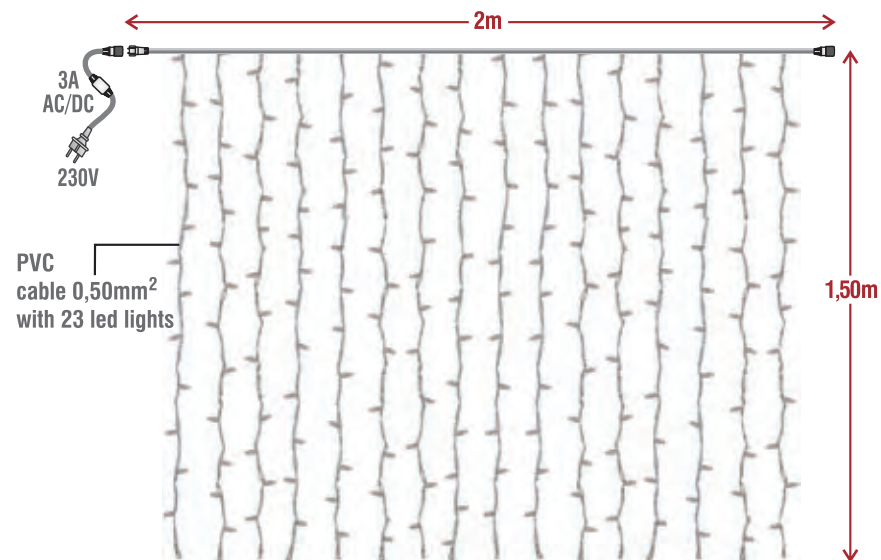

LED.FLS.2x1,5.368.230V

2m extendable curtain light with 368 LED

IP65-68

PATENTED

ISO 9001 RoHS CE

LED.FLS.2x1,5.368.230V Extendable LED curtain light 230V on PVC cable

REF No	LED.FLS.368WH.230V	LED.FLS.368WW.230V	LED.FLS.368BL.230V
Length	2m	2m	2m
Height	1,50m	1,50m	1,50m
Max. Extension	5 sets (10m)	5 sets (10m)	5 sets (10m)
LED number	368	368	368
LED color	cool white	warm white	blue
Strings per curtain	16	16	16
LED number per string	23	23	23
PVC cable color	transparent	transparent, gold	transparent
Consumption	36W	36W	36W
Voltage	230V	230V	230V

Ref No : CO.FLLED.230 LED.FL connection set AC to DC 230V/IP44 European plug with 3A convertor

***All LED CURTAIN LIGHTS are made with male and female connectors on the end and WITHOUT power cord and convertor CO.FLLED.230

MATERIALS