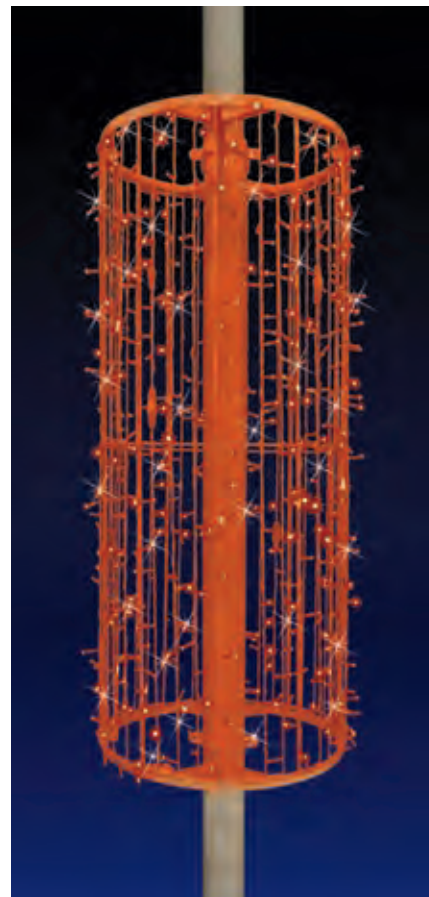

Pole Mount

IP66-68
OUTDOOR RATED MOTIFS

3D Cylinder

15080.B2.RE POLE MOUNT
H 1,50m Ø 0,60m - P 54W
H 3,00m Ø 0,60m - P 108W
H 3,00m Ø 1,20m - P 216W