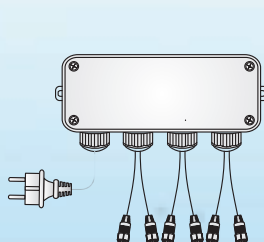

EXTE.FOT.BOX6

Easy Fix box with 6 outputs for rubber cable light string
*For LED, use only with the reference CONVERTOR.LED.FLR