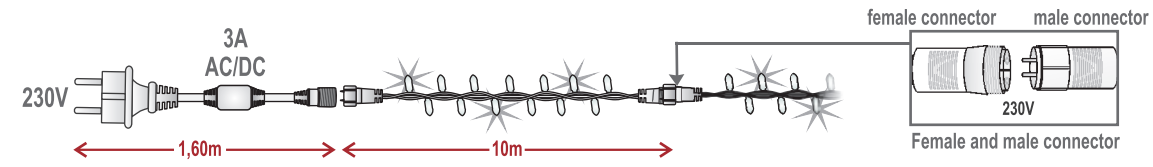

**STROBE
FLASH
LED**

LED.FLR.10M.80F.230V

10m extendable light string with 80 LED
(72 static LED + 8 cool white strobe flash LED)

IP65-68

PATENTED
ISO 9001 RoHS CE

ATTENTION
Every light string has total 80 led (10m cord with 80 led's).
Can be extended but the total number of led should not be more than 1.200 (15 light strings)

LED.FLR.10M.80F.230V FLASH LED 10m light string extendable with 80 LED (72 static+8 strobe flash led)

REF No	LED.FLR.80F.WH	LED.FLR.80F.WW	LED.FLR.80F.BL	LED.FLR.80F.RE	LED.FLR.80F.GR	LED.FLR.80F.PI	LED.FLR.80F.MU
Length	10m	10m	10m	10m	10m	10m	10m
Max. Extension	15 light strings	15 light strings	15 light strings	15 light strings	15 light strings	15 light strings	15 light strings
Static LED number	72	72	72	72	72	72	72
Static LED color	cool white	warm white	blue	red	green	pink	multi color (WH-BL-RE-GR)
Flash LED number	8	8	8	8	8	8	8
Flash LED color	cool white	cool white or warm white	cool white	cool white	cool white	cool white	cool white
Rubber cable color	white, green	white, green	white, green	white, green	white, green	white, green	white, green
Consumption	9W	9W	9W	9W	9W	9W	9W
Voltage	230V	230V	230V	230V	230V	230V	230V

REF No : CO.FLRLED.230   LED.FLR connection set AC to DC 230V/IP44 European plug with 3A convertor

***All LED.FLR.80F light strings are made with male and female connectors on the end and WITHOUT power cord and convertor CO.FLRLED.230

MATERIALS