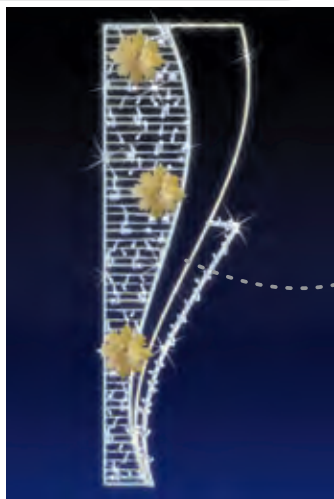

Pole Mount

IP66-68
OUTDOOR RATED MOTIFS

Hephaestus

15143.B2 POLE MOUNT
H 1,50m x L 0,50m - P 30W
H 2,20m x L 0,70m - P 48W