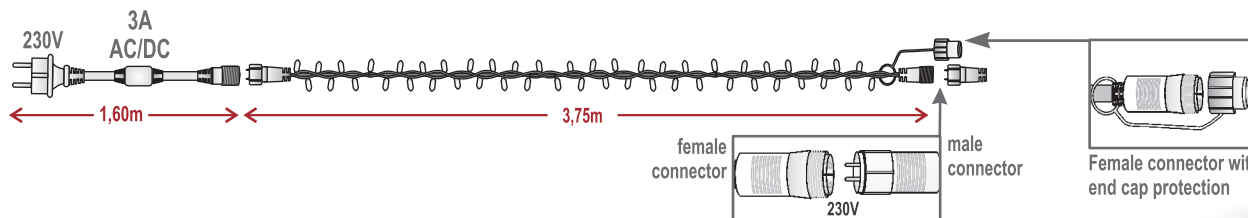

MATERIALS

LED.FLR.30.230V 3,75m light string extendable with 30 LED

REF No	LED.FLR.30WH	LED.FLR.30WW	LED.FLR.30BL	LED.FLR.30RE	LED.FLR.30GR	LED.FLR.30YE	LED.FLR.30MU
Length	3,75m	3,75m	3,75m	3,75m	3,75m	3,75m	3,75m
Max. Extension	40 light strings	40 light strings	40 light strings	40 light strings	40 light strings	40 light strings	40 light strings
LED number	30	30	30	30	30	30	30
LED color	cool white	warm white	blue	red	green	yellow	multi color (WH-BL-RE-GR)
Rubber cable color	white, green, red blue, yellow	white, green, red blue, yellow	white, green, blue	white, green, red	white, green	white, green, yellow	white, green
Consumption	4,5W	4,5W	4,5W	4,5W	4,5W	4,5W	4,5W
Voltage	230V	230V	230V	230V	230V	230V	230V

REF No : CO.FLRLED.230 LED.FLR connection set AC to DC 230V/IP44 European plug with 3A convertor

***All LED.FLR.30 light strings are made with male and female connectors on the end and WITHOUT power cord and convertor CO.FLRLED.230