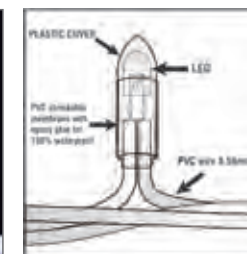

# LED.FL.5M.40.230V

5m extendable light string with 40 LED on PVC cable

**IP65-68**
**PATENTED**  
 ISO 9001 RoHS CE

**230V**

**ATTENTION**

Every light string LED.FL.5M.40.230V has total 40 led (5m cord with 40 led's). Can be extended but the total number of led should not be more than 1.200 (30 light strings)