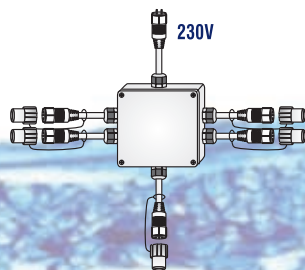

EXTE.BOX5

Easy Fix box with 5 outputs for rubber cable light string
*For LED, use only with the reference CONVERTOR.LED.FLR