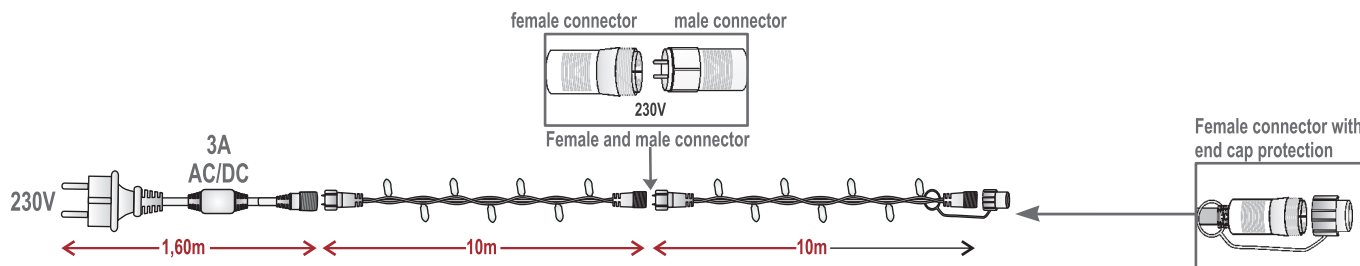

P65-68

LED.FLR.10M.100.230V

10m extendable light string with 100 LED

ATTENTION
Every light string has total 100 led (10m cord with 100 led's). Can be extended but the total number of led should not be more than 1.500 (15 light strings)

CO.FLRLED.230 3A AC/DC convertor

MATERIALS

LED.FLR.10M.100.230V 10m light string extendable with 100 LED

REF No	LED.FLR.100WH	LED.FLR.100WW	LED.FLR.100BL	LED.FLR.100GR	LED.FLR.100RE	LED.FLR.100YE	LED.FLR.100PI	LED.FLR.100MU
Length	10m	10m	10m	10m	10m	10m	10m	10m
Max. Extension	15 light strings	15 light strings	15 light strings	15 light strings	15 light strings	15 light strings	15 light strings	15 light strings
LED number	100	100	100	100	100	100	100	100
LED color	cool white	warm white	blue	green	red	yellow	pink	multi color (WH-BL-RE-GR)
Rubber cable color	white, green, red blue, yellow	white, green, red blue, yellow	white, blue, green	white, green	white, red, green	white, yellow, green	white, green	white, green
Consumption	9W	9W	9W	9W	9W	9W	9W	9W
Voltage	230V	230V	230V	230V	230V	230V	230V	230V

REF No : CO.FLRLED.230 LED.FLR connection set AC to DC 230V/IP44 European plug with 3A convertor

***All LED.FLR.10M.100 light strings are made with male and female connectors on the end and WITHOUT power cord and convertor CO.FLRLED.230