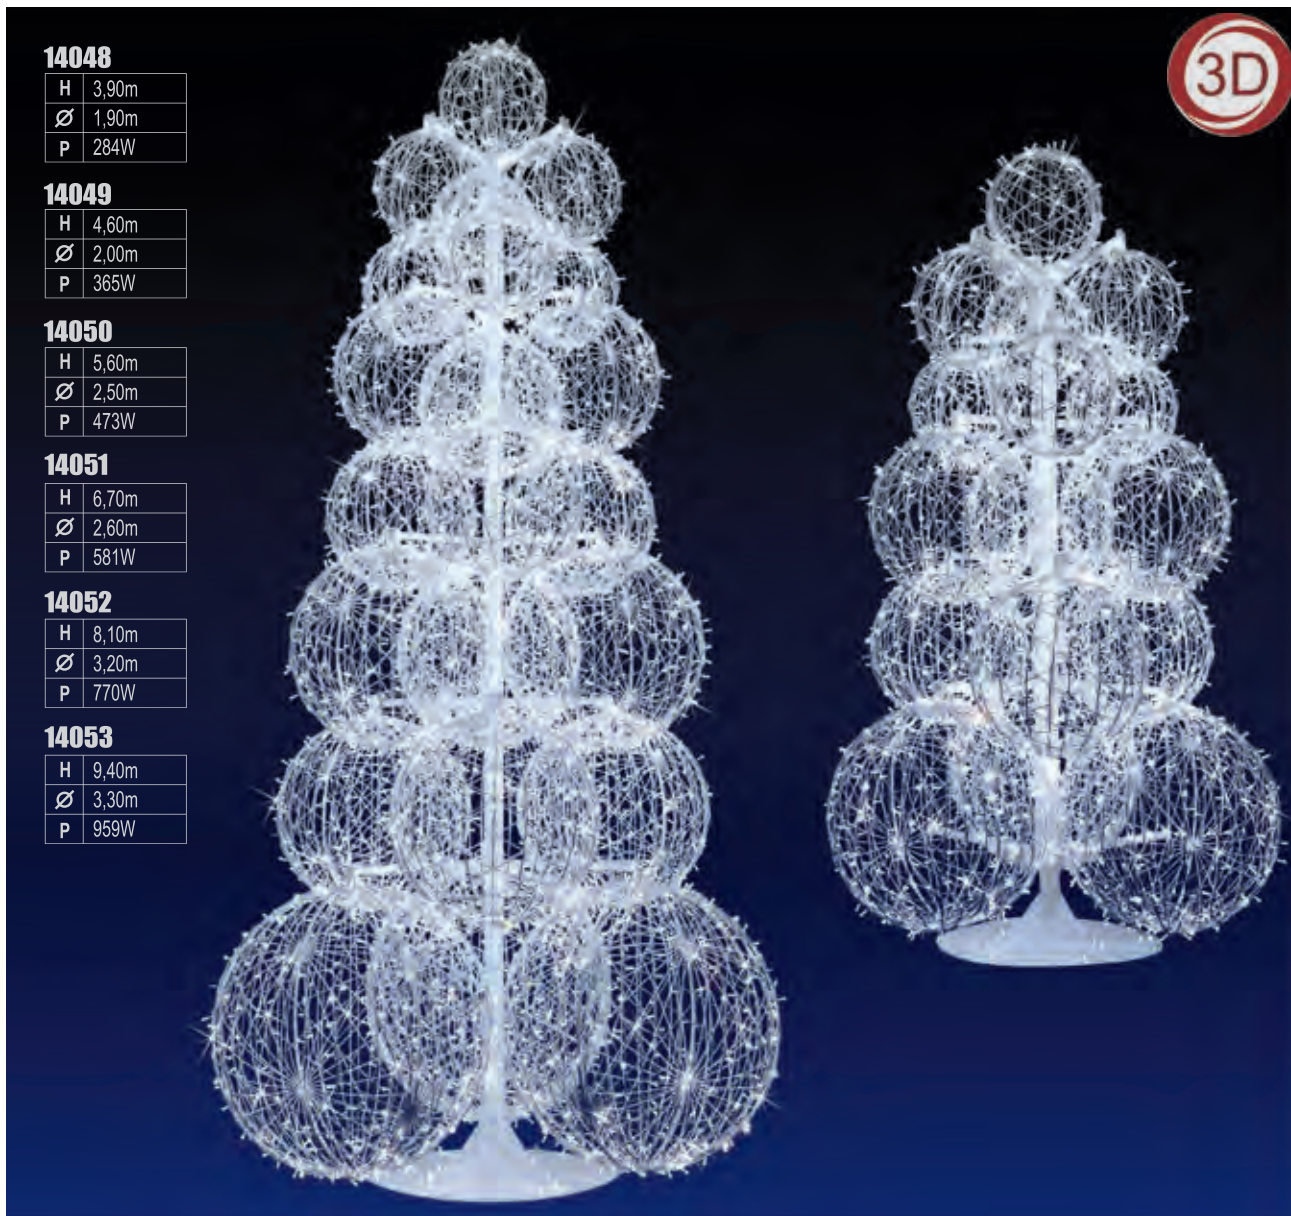

**14052**

|   |       |
|---|-------|
| H | 8,10m |
| Ø | 3,20m |
| P | 770W  |

**14053**

|   |       |
|---|-------|
| H | 9,40m |
| Ø | 3,30m |
| P | 959W  |

Tree with knitted balls

Tree

Tree

**IP66 - 68**  
OUTDOOR RATED MOTIFS