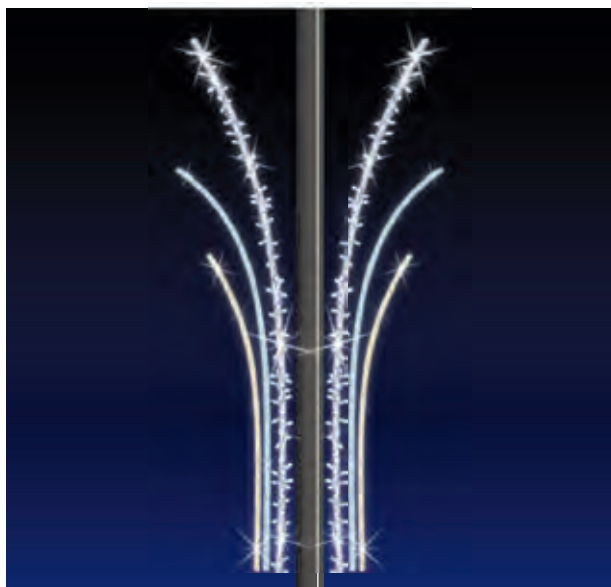

Pole Mount

**IP66-68**  
OUTDOOR RATED MOTIFS

Triton

**15276.B2** POLE MOUNT  
H 1,50m x L 0,28m - P 17W  
H 2,20m x L 0,40m - P 20W

**15277.B2** POLE MOUNT  
H 1,50m x L 0,28m - P 20W  
H 2,20m x L 0,40m - P 26W