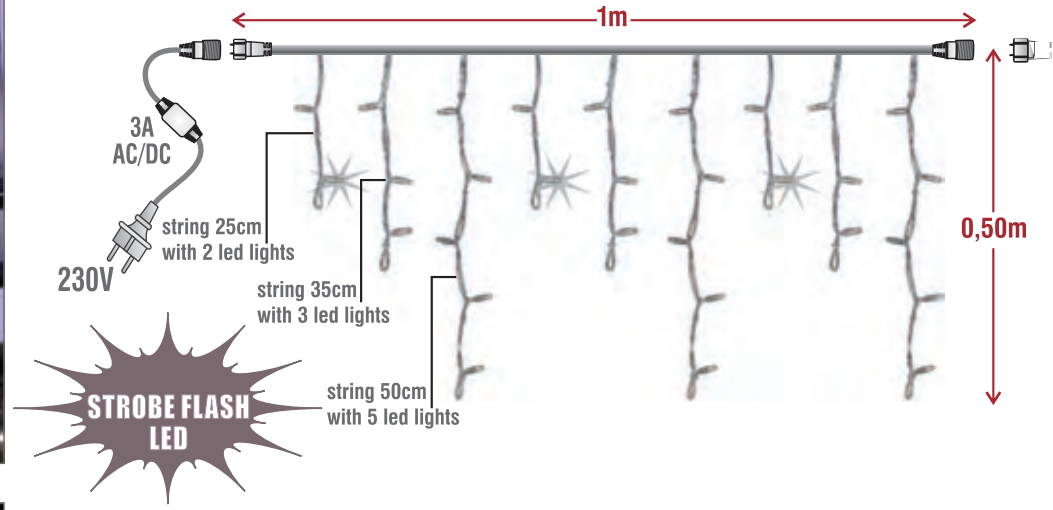

# LED.ICFLRS.30F.230V

1m extendable icicle light with 30 LED  
(27 static led + 3 cool white strobe flash led)

**IP65-68**

**PATENTED**  
ISO 9001 RoHS CE

**ATTENTION**  
Every icicle light has total 9 strings with 30 LED.  
Can be extended up to 30 sets (30m)