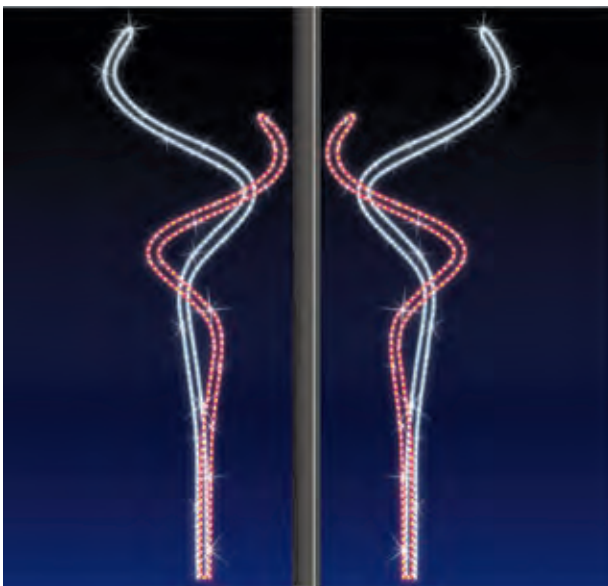

15409.B2.01 POLE MOUNT
H 1,50m x L 0,55m - P 18W
H 2,20m x L 0,80m - P 24W

15409.B2.02 POLE MOUNT
H 1,50m x L 0,55m - P 18W
H 2,20m x L 0,80m - P 24W