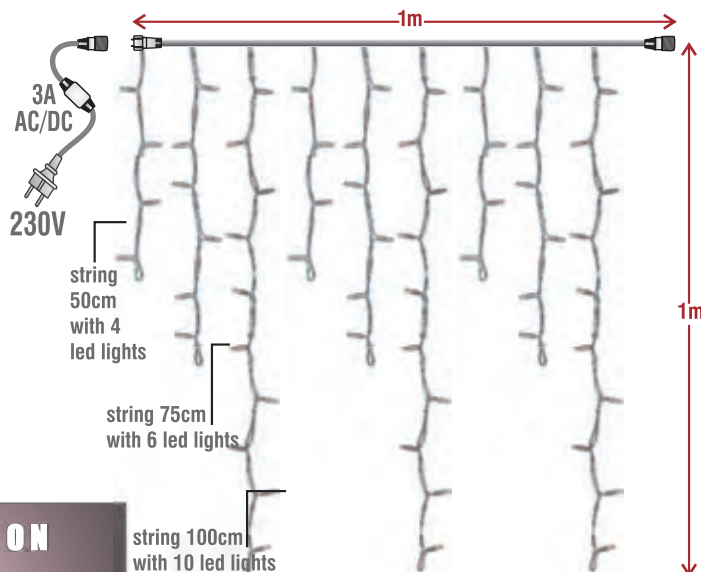

### ATTENTION

Every icicle light has total 9 strings with 60 LED. Can be extended up to 30 sets (30m)