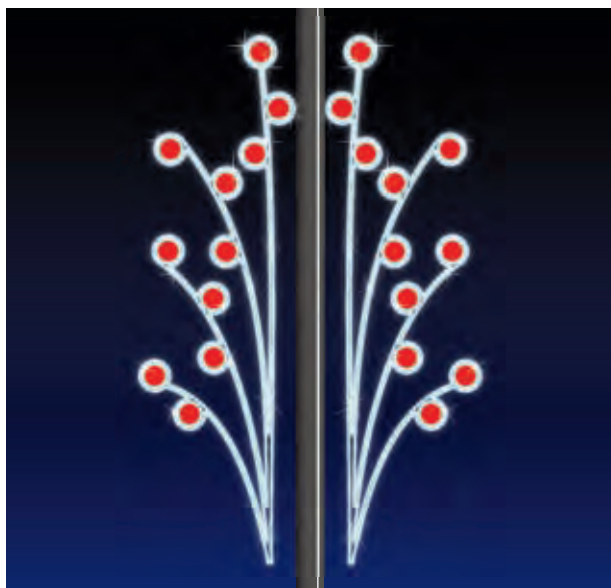

15346.B2.01 POLE MOUNT
H 1,50m x L 0,45m - P 21W
H 2,20m x L 0,65m - P 33W

15346.B2.02 POLE MOUNT
H 1,50m x L 0,45m - P 21W
H 2,20m x L 0,65m - P 33W