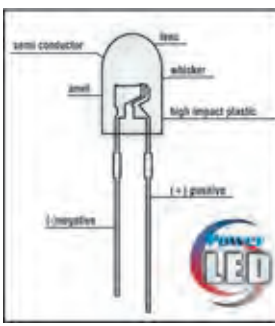

CONTROLLERS AND ACCESSORIES FOR LED ROPE LIGHT CONNECTION

RUBBER POWER CORD WITH 3A AC/DC CONVERTOR
*COSMI.230.....13mm / one channel
*COSMM.230.....10mm / one channel
*COSMC.230.....13mm / two channel
*COSMI.230.A...13mm / one channel without plug

IP55 WATERPROOF CONTROLLERS
*LED.MP1.IP.55-FLASHER 1X300W
*LED.MP2.IP.55-TWO CHAN. 2X300W
*LED.MP3.IP.55-FLASHER 2X600W
*LED.MP4.IP.55-FOUR CHAN. 4X500W
*LED.MP8.IP.55-EIGHT CHAN. 8X500W

CONNECTOR FOR 13mm ROPE LIGHT ON E27 & B22 LAMPHOLDER
*KON.27.01 - E27 lampholder
*KON.22.01 - B22 lampholder

ACCESSORIES FOR ROPE LIGHT
*2W-3-01.....round pin-nail pin connector 13mm
*2W-3-02.....round pin-nail pin connector 10mm
*PVC.10.....shrinkable tube 8-10cm
*KON.01.....glue for rope light
*2W-6.....end cap 13mm
*M-2W-6.....end cap 10mm
*SPL-2W-01.....nail pin-nail pin connector 13mm

FOTODIASTASI's CONNECTOR FOR TWO ROPE LIGHTS
*PVC.2W.A3.....one channel 13mm

"T" CONNECTOR FOR ROPE LIGHT
*2W-T-13.....one channel 13mm
*2W-T-10.....one channel 10mm

CLEAR MOUNTING CLIP
*2W-5
SUCTION FOR ROPE LIGHT
*SC-1
CLEAR MOUNTING WINDOWS CLIP
*SCL-1

CABLE TIES IN ALL COLORS
*HET 01 (100X2,5)mm
*HET 02 (120X2,5)mm
*HET 03 (140X2,5)mm
*HET 04 (160X2,5)mm

CLEAR CHANNEL FOR ROPE LIGHT
*CH-2W (2m length)

LED