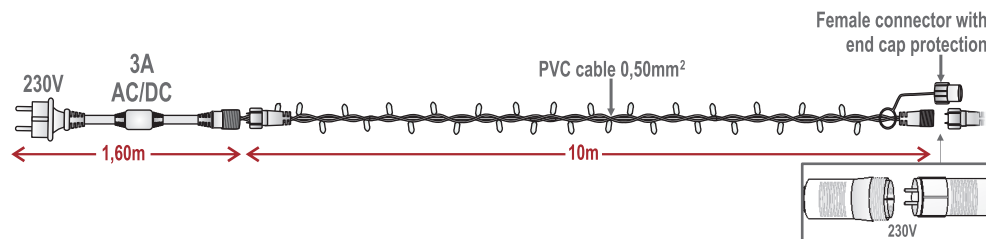

# LED.FL.10M.80.230V

10m extendable light string with 80 LED on PVC cable