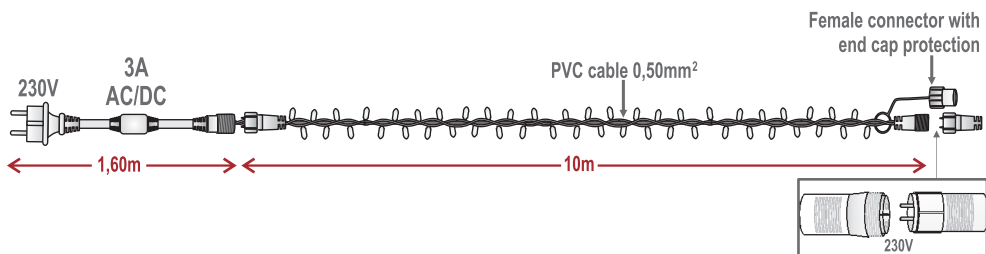

MATERIALS

LED.FL.10M.80.230V 10m light string extendable with 80 LED on PVC cable
LED.FL.10M.100.230V 10m light string extendable with 100 LED on PVC cable

REF No	LED.FL.80WH LED.FL.100WH	LED.FL.80WW LED.FL.100WW	LED.FL.80BL LED.FL.100BL	LED.FL.80RE LED.FL.100RE	LED.FL.80GR LED.FL.100GR	LED.FL.80YE LED.FL.100YE	LED.FL.80PI LED.FL.100PI	LED.FL.80MU LED.FL.100MU
Length	10m	10m	10m	10m	10m	10m	10m	10m
Max. Extension	15 light strings	15 light strings	15 light strings	15 light strings	15 light strings	15 light strings	15 light strings	15 light strings
LED number	80 or 100	80 or 100	80 or 100	80 or 100	80 or 100	80 or 100	80 or 100	80 or 100
LED color	cool white	warm white	blue	red	green	yellow	pink	multi color (WH-BL-RE-GR)
PVC cable color	transparent, gold, white, green, red, blue, yellow	transparent, gold, white, green, red, blue, yellow	transparent, white, green, blue	transparent, white, green, red	transparent, white, green	transparent, white, green, yellow	transparent, white, green	transparent, white, green
Consumption	9W	9W	9W	9W	9W	9W	9W	9W
Voltage	230V	230V	230V	230V	230V	230V	230V	230V

REF No : CO.FLLED.230 LED.FL connection set AC to DC 230V/2,5A plug with 3A convertor

***All LED.FL light strings are made with male and female connectors on the end and WITHOUT power cord and convertor CO.FLLED.230