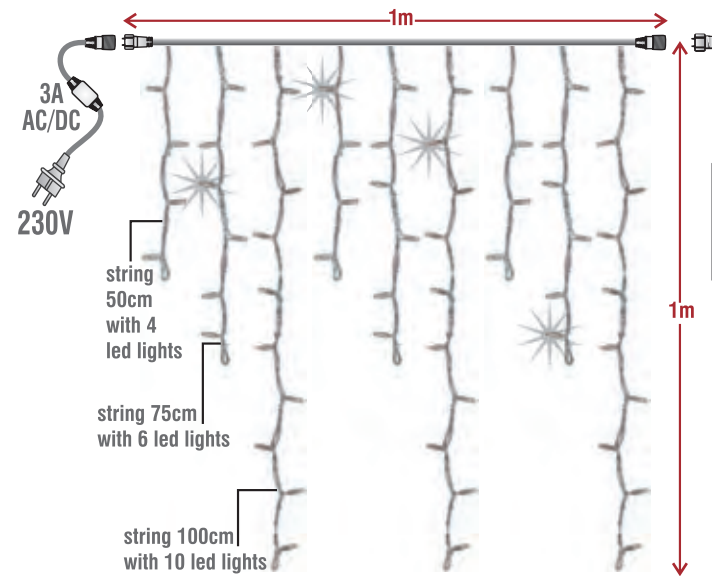

LED.ICFLRS.60F.230V

1m extendable icicle light with 60 LED
(56 static led + 4 cool white strobe flash led)

IP65-68

PATENTED
ISO 9001 RoHS CE