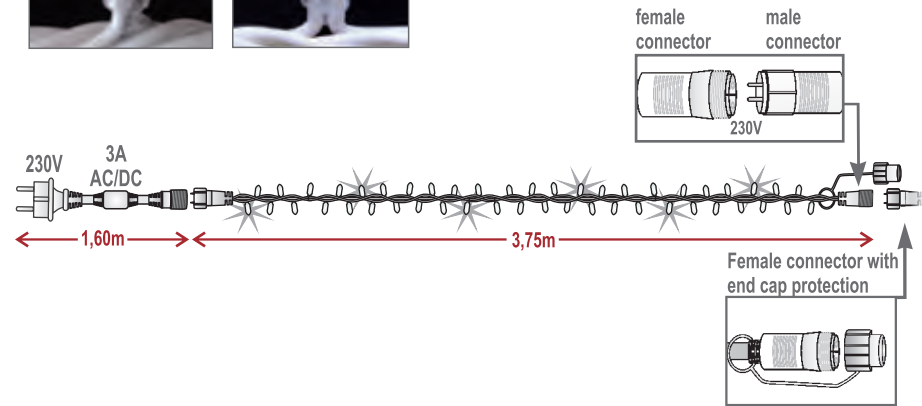

# LED.FLR.30F.230V

3,75m extendable light string with 30 LED  
(27 static LED + 3 cool white strobe flash LED)

**IP65-68**
**PATENTED**  
ISO 9001 RoHS CE

**ATTENTION**

Every light string has total 30 led (3,75m cord with 30 led's). Can be extended but the total number of led should not be more than 1.200 (40 light strings)