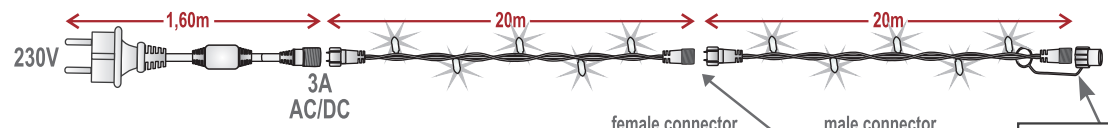

LED.FLR.ALLFLASH.20M.30.230V

20m extendable light string with 30 strobe flash LED

IP65-68

LED.FLR.ALLFLASH • 20m light string extendable with 30 Strobe Flash LED		
REF No	LED.FLR.ALLFLASH.20M.30WH	LED.FLR.ALLFLASH.20M.30WW
Length	20m	20m
Max. Extension	20 light strings	20 light strings
Flash LED number	30	30
Flash LED color	cool white	warm white
Rubber cable color	white, green	white, green
Consumption	4,5W	4,5W
Voltage	230V	230V