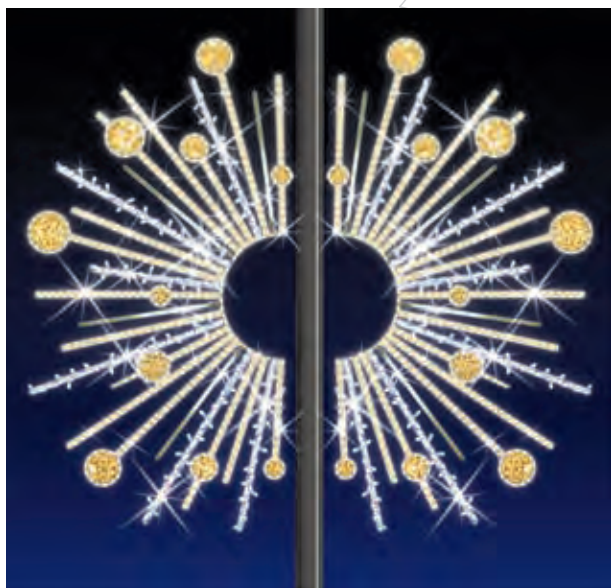

15100.B2.01 POLE MOUNT
H 2,20m x L 1,20m - P 92W

15100.B2.02 POLE MOUNT
H 2,20m x L 1,20m - P 92W