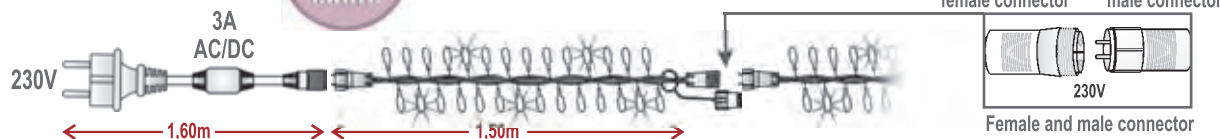

LED.FLSCR.84F.230V

1,50m PVC extendable cracker light string with 84 LED
(76 static LED + 8 strobe flash LED)