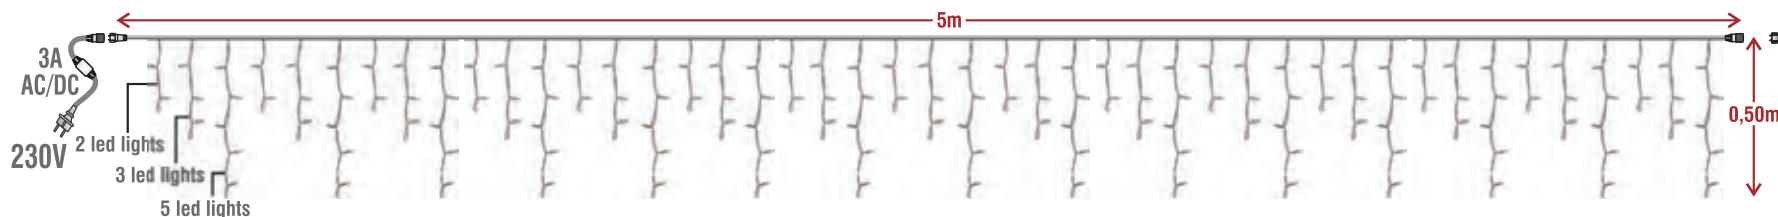

IP65-68

LED.ICFLRS.150.230V

5m extendable icicle light with 150 LED

ATTENTION

Every icicle light has total 45 strings with 150 LED. Can be extended up to 12 sets (60m)