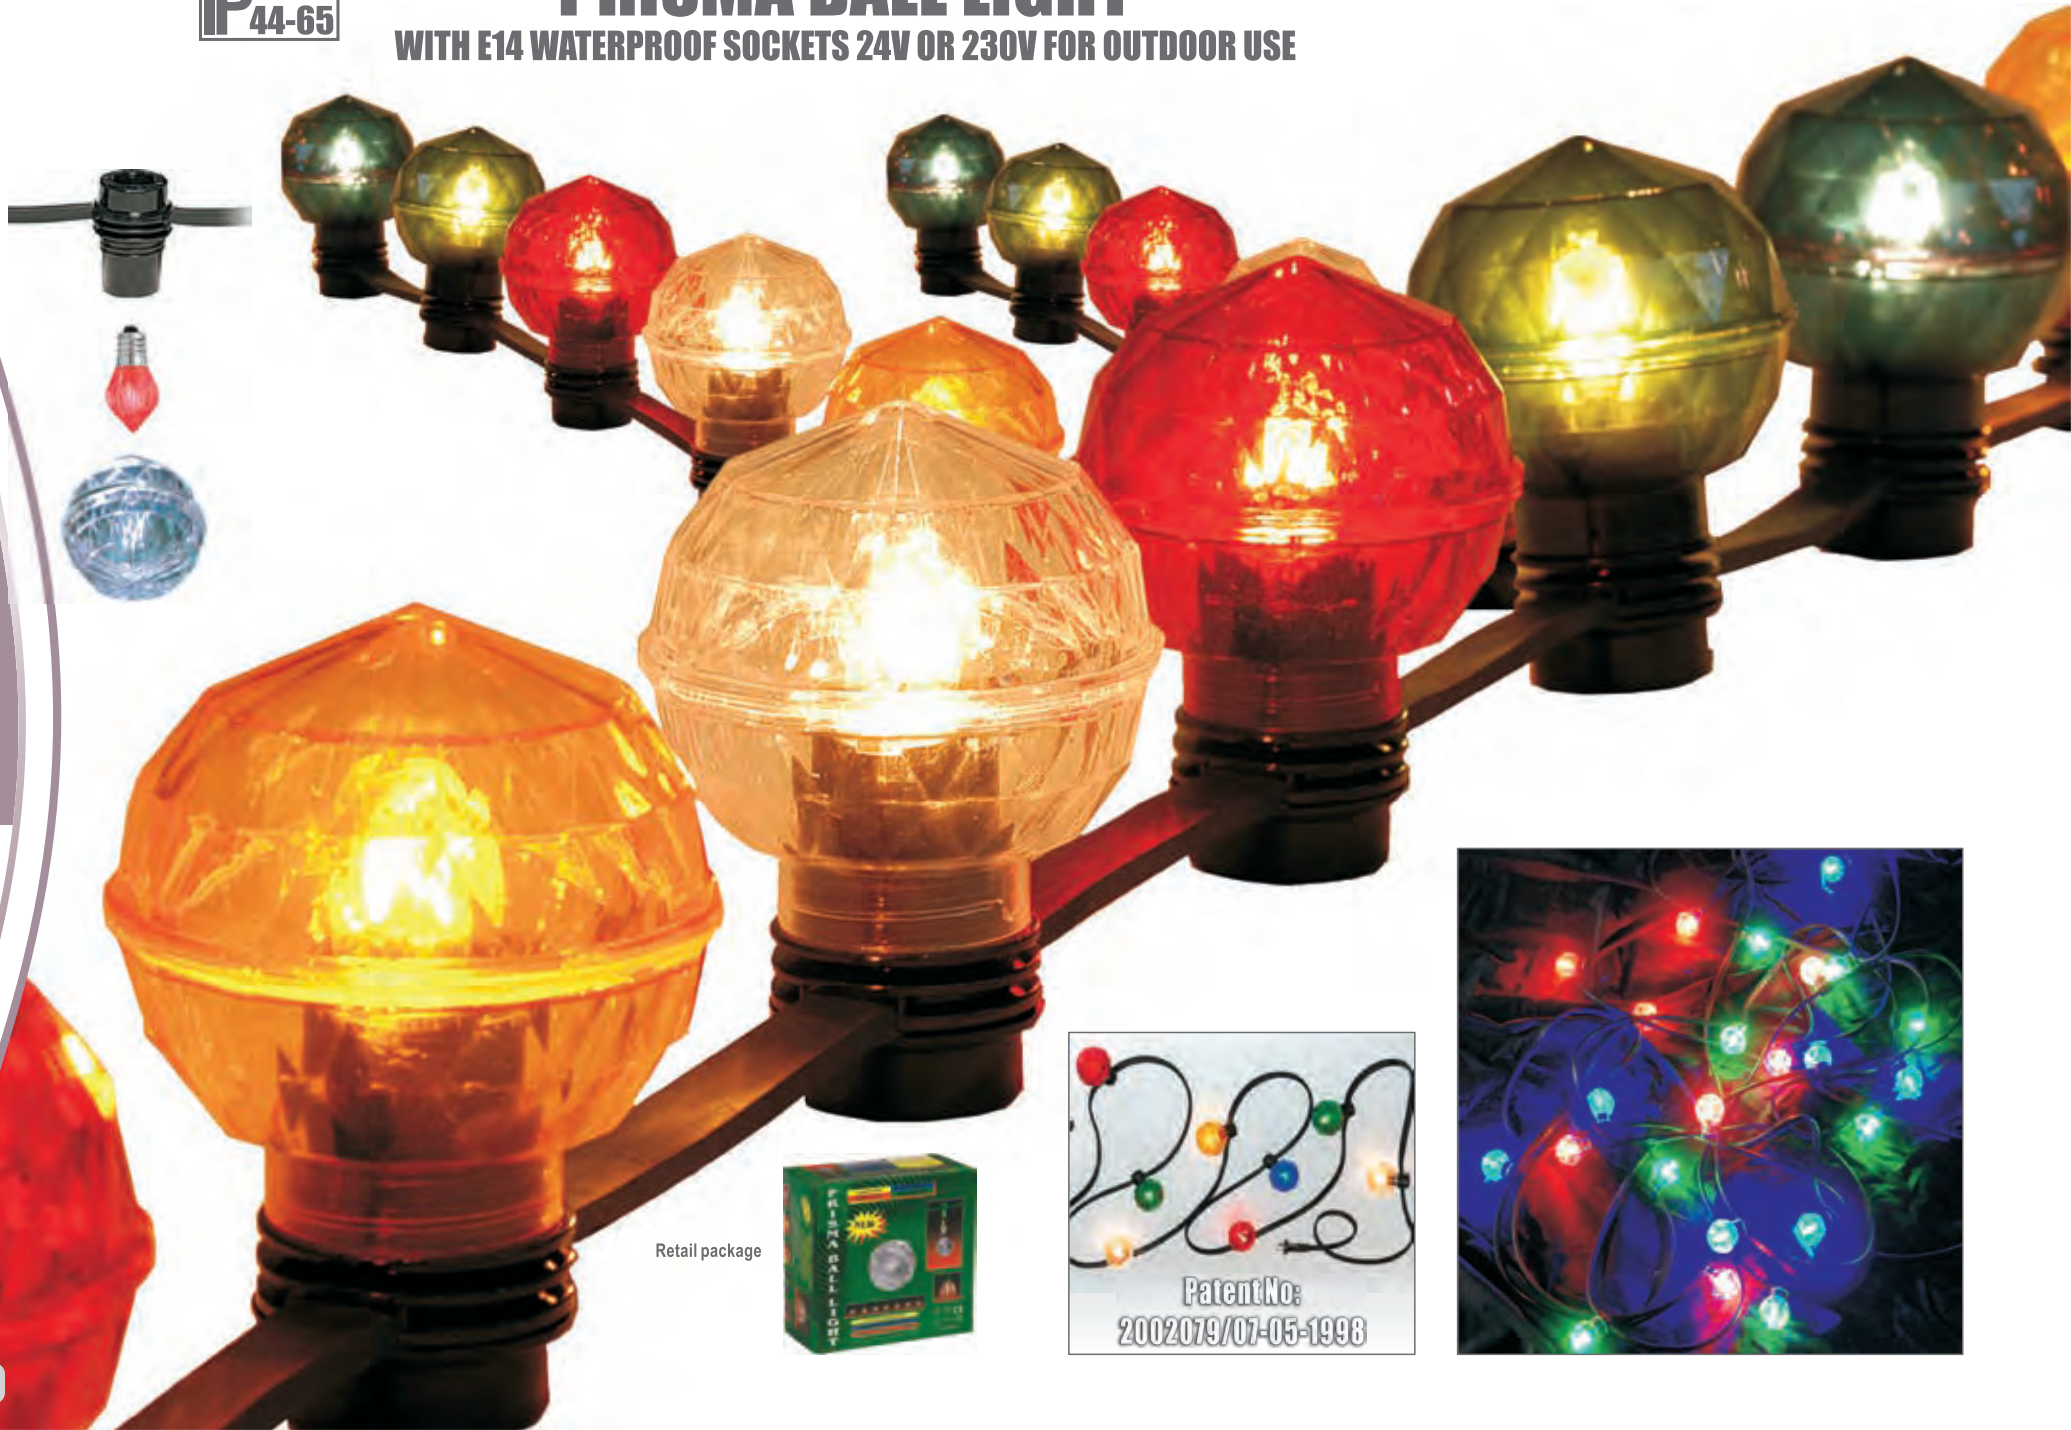

IP44-65

PRISMA BALL LIGHT

WITH E14 WATERPROOF SOCKETS 24V OR 230V FOR OUTDOOR USE

MATERIALS

Retail package