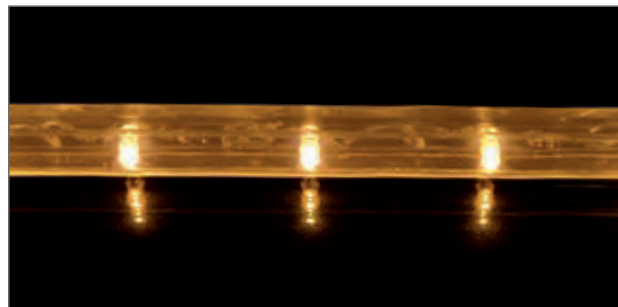

# SMOOTH LED ROPE LIGHT

30% BRIGHTER THAN ALL THE OTHER ROPE LIGHTS

Professional smooth type LED rope light - Unlimited life duration - Int. Pat. Nr. EP 1429 071 A2