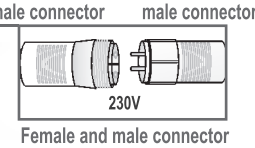

P65-68

LED.FLRCR.84F.230V

1,50m extendable cracker light string with 84 LED
(76 static LED + 8 strobe flash LED)

ATTENTION
Every cracker light string has total 84 led (1,50m cord with 84 led's).
Can be extended but the total number of led should not be more than 1.200 (15 light strings)

LED.FLRCR.84F.230V 1,50m extendable cracker light 230V on Rubber cable

REF No	LED.FLRCR.84F.230V.WH	LED.FLRCR.84F.230V.WW	LED.FLRCR.84F.230V.BL	LED.FLRCR.84F.230V.RE
Length	1,50m	1,50m	1,50m	1,50m
Max. Extension	15 sets	15 sets	15 sets	15 sets
Static LED number	76	76	76	76
Static LED color	cool white	warm white	blue	red
Flash LED number	8	8	8	8
Flash LED color	cool white	warm white	cool white	cool white
Rubber cable color	white	white	white	white
Consumption	9,2W	9,2W	9,2W	9,2W
Voltage	230V	230V	230V	230V

Ref No : CO.FLRLED.230 LED.FLR connection set AC to DC 230V/IP44 European plug with 3A convertor
***All LED.FLRCR.84F.230V are made with male and female connectors on the end and WITHOUT power cord and convertor CO.FLRLED.230

MATERIALS

P65-68

LED.FLSCR.84F.230V

1,50m PVC extendable cracker light string with 84 LED
(76 static LED + 8 strobe flash LED)

ATTENTION
Every cracker light string has total 84 led (1,50m cord with 84 led's).
Can be extended but the total number of led should not be more than 1.200 (15 light strings)

LED.FLSCR.84F.230V 1,50m extendable cracker light 230V on PVC cable