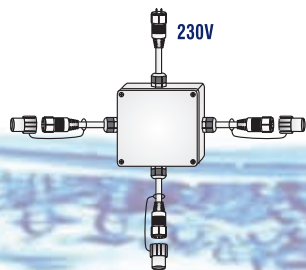

EXTE.BOX3

Easy Fix box with 3 outputs for rubber cable light string
*For LED, use only with the reference CONVERTOR.LED.FLR