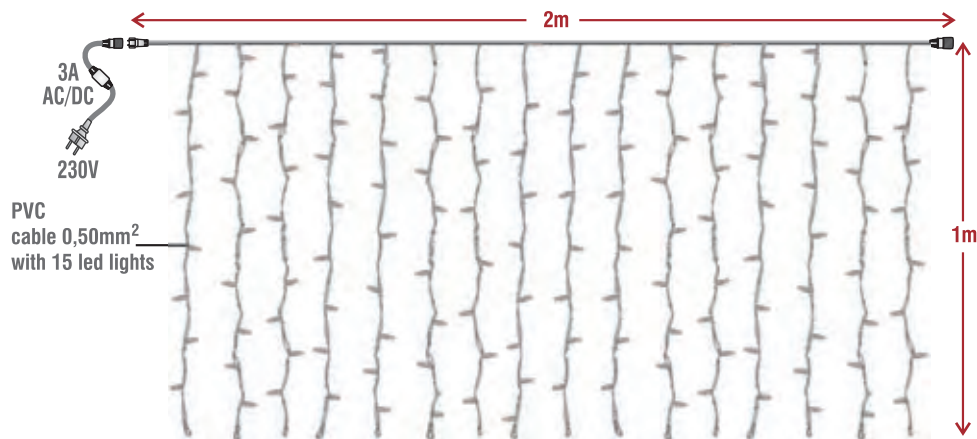

IP65-68

LED.FLS.2x1.240.230V

2m extendable curtain light with 240 LED

ATTENTION
Every curtain has total 240 led lights (16 strings with 15 LED's in each string). Can be extended ONLY in width but the total number of led should not be more than 2.400 (10 curtains)