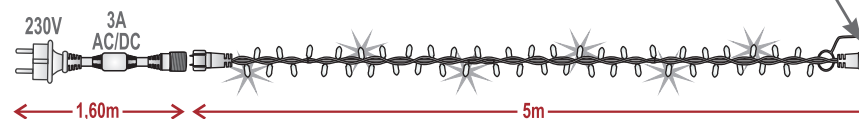

LED.FLR.5M.40F.230V FLASH LED 5m light string extendable with 40 LED (36 static+4 strobe flash led)

REF No	LED.FLR.40F.WH	LED.FLR.40F.WW	LED.FLR.40F.BL	LED.FLR.40F.RE	LED.FLR.40F.GR	LED.FLR.40F.PI	LED.FLR.40F.PU
Length	5m	5m	5m	5m	5m	5m	5m
Max. Extension	30 light strings	30 light strings	30 light strings	30 light strings	30 light strings	30 light strings	30 light strings
Static LED number	36	36	36	36	36	36	36
Static LED color	cool white	warm white	blue	red	green	pink	purple
Flash LED number	4	4	4	4	4	4	4
Flash LED color	cool white	cool white or warm white	cool white	cool white	cool white	cool white	cool white
Rubber cable color	white, green, red blue, yellow	white, green, red blue, yellow	white, green, blue	white, green, red	white, green	white, green	white, green
Consumption	4,5W	4,5W	4,5W	4,5W	4,5W	4,5W	4,5W
Voltage	230V	230V	230V	230V	230V	230V	230V

REF No : CO.FLRLED.230 LED.FLR connection set AC to DC 230V/IP44 European plug with 3A convertor

***All LED.FLR.5M.40F light strings are made with male and female connectors on the end and WITHOUT power cord and convertor CO.FLRLED.230

MATERIALS