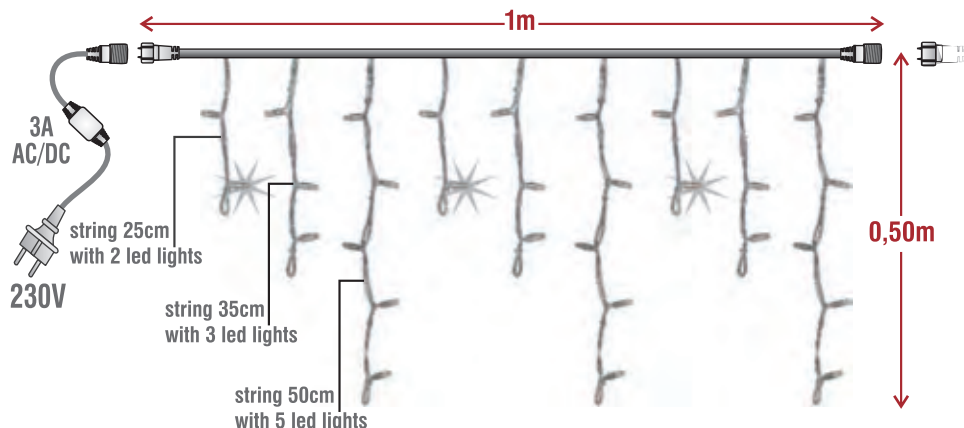

# LED.ICFLRS.30.230V

1m extendable icicle light with 30 LED

**ATTENTION**  
Every icicle light has total 9 strings with 30 LED.  
Can be extended up to 30 sets (30m)

**LED.ICFLRS.30.230V 1m LED Icicle light - Extendable**  
(9 strings with 30 LED lights)