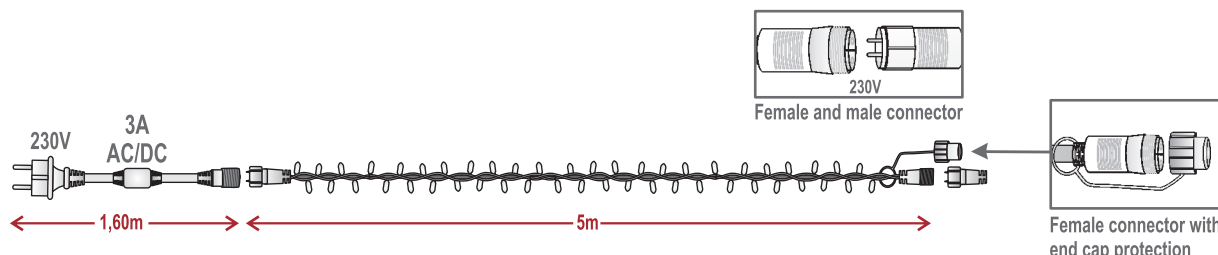

IP65-68

LED.FLR.5M.40.230V

5m extendable light string with 40 LED

ATTENTION
Every light string has total 40 led (5m cord with 40 led's). Can be extended but the total number of led should not be more than 1.200 (30 light strings)

MATERIALS

LED.FLR.5M.40.230V 5m light string extendable with 40 LED								
REF No	LED.FLR.40WH	LED.FLR.40WW	LED.FLR.40BL	LED.FLR.40RE	LED.FLR.40GR	LED.FLR.40PI	LED.FLR.40PU	LED.FLR.40MU
Length	5m	5m	5m	5m	5m	5m	5m	5m
Max. Extension	30 light strings	30 light strings	30 light strings	30 light strings	30 light strings	30 light strings	30 light strings	30 light strings
LED number	40	40	40	40	40	40	40	40
LED color	cool white	warm white	blue	red	green	pink	purple	multi color (WH-BL-RE-GR)
Rubber cable color	white, green, red blue, yellow	white, green, red blue, yellow	white, green, blue	white, green, red	white, green	white, green	white, green	white, green
Consumption	4,5W	4,5W	4,5W	4,5W	4,5W	4,5W	4,5W	4,5W
Voltage	230V	230V	230V	230V	230V	230V	230V	230V

REF No : CO.FLRLED.230 LED.FLR connection set AC to DC 230V/IP44 European plug with 3A convertor

***All LED.FLR.5M.40 light strings are made with male and female connectors on the end and WITHOUT power cord and convertor CO.FLRLED.230