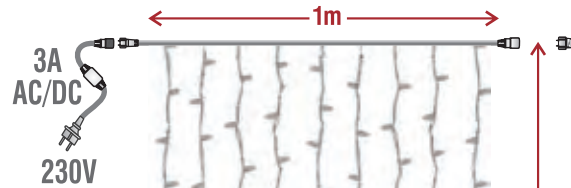

IP65-68

LED.FLRS.1X3.216.230V

1m extendable curtain light with 216 LED

ATTENTION
Every curtain has total 216 led lights (9 strings with 24 LED's in each string). Can be extended ONLY in width but the total number of led should not be more than 2.160 (10 curtains)

Rubber cable H03RNF/0,50mm² with 24 led lights

MATERIALS