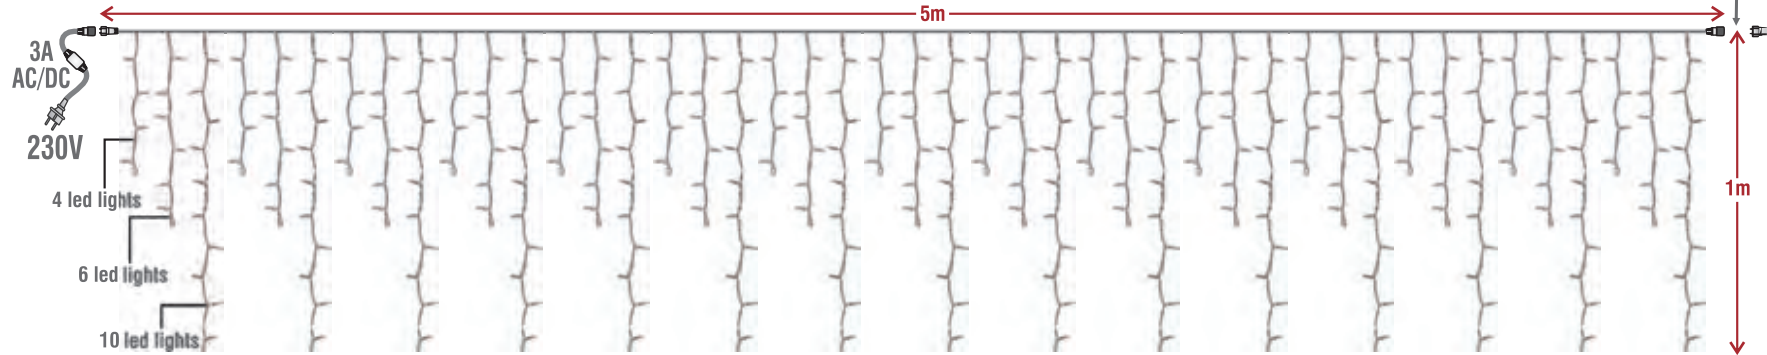

# LED.ICFLRS.300.230V

5m extendable icicle light with 300 LED

**IP65-68**
**PATENTED**  
 ISO 9001 RoHS CE

**ATTENTION**

Every icicle light has total 45 strings with 300 LED.  
 Can be extended up to 8 set (40m)