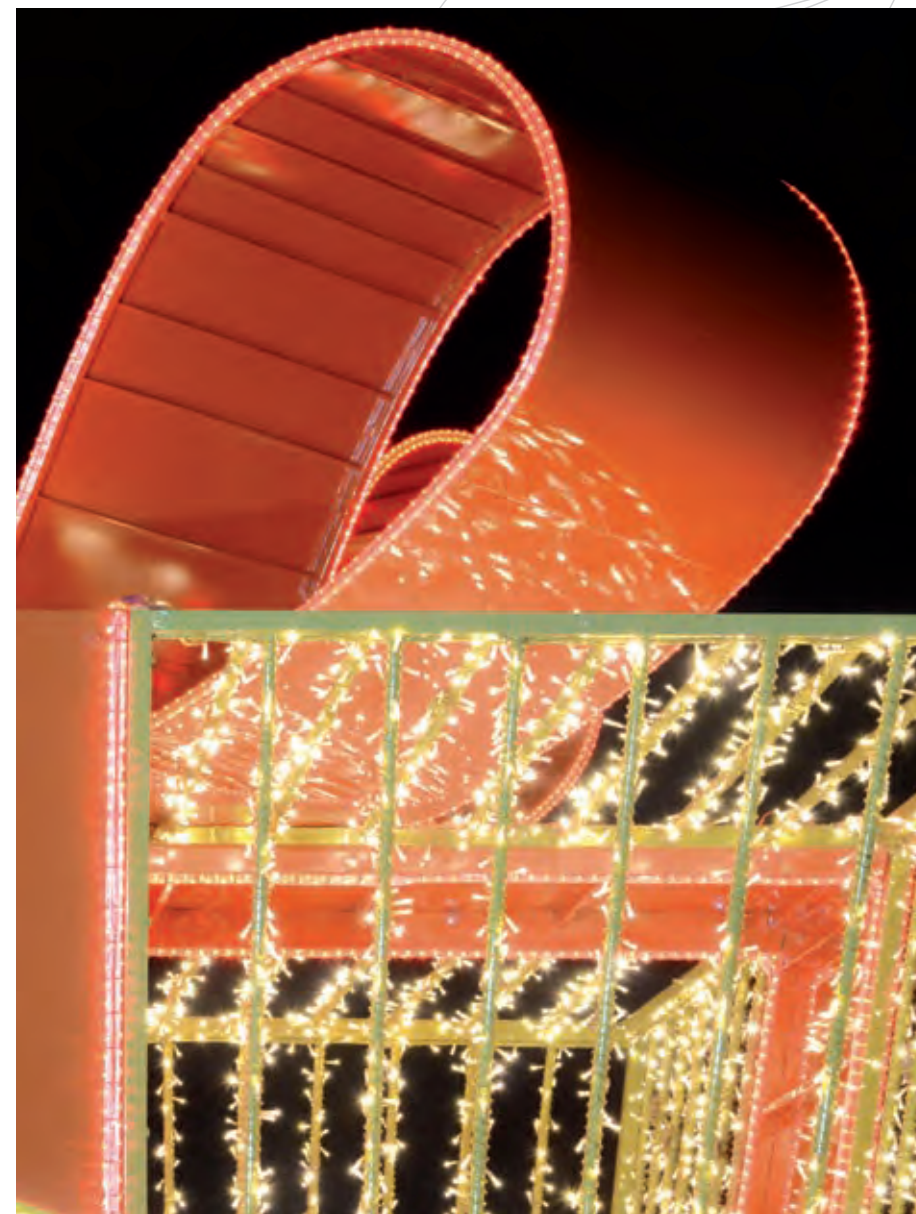

Gift Box

3D Motif

**15051** GIFT BOX  
 H 2,80m x L 2,75m x W 2,75m - P 371W  
 H 5,00m x L 4,80m x W 4,80m - P 1480W

3D Motif

**IP66 - 68**  
OUTDOOR RATED MOTIFS

Gift Box

Ribbon and Bow are made of 2-3mm powder coated aluminum foil