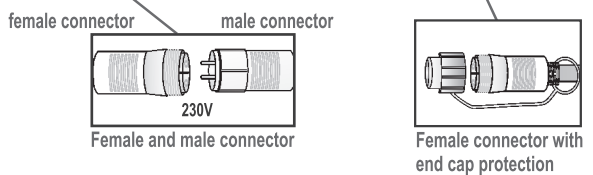

REF No : CO.FLRLED.230 LED.FLR connection set AC to DC 230V/IP44 European plug with 3A convertor

***All LED.FLR.ALL FLASH light strings are made with male and female connectors on the end and WITHOUT power cord and convertor CO.FLRLED.230

MATERIALS