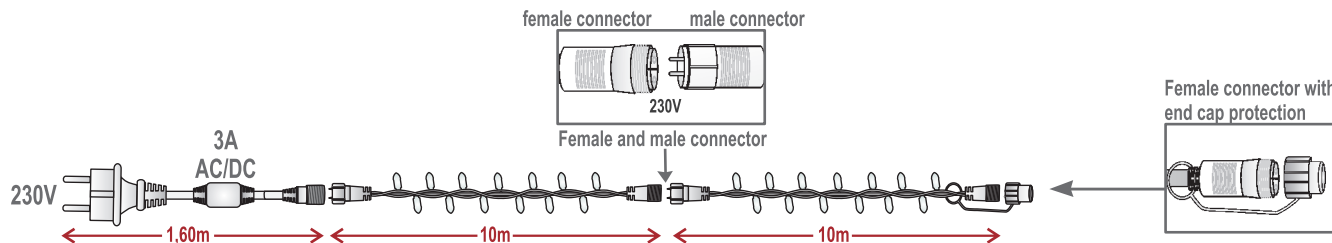

IP65-68

LED.FLR.10M.80.230V

10m extendable light string with 80 LED

ATTENTION

Every light string has total 80 led (10m cord with 80 led's). Can be extended but the total number of led should not be more than 1.200 (15 light strings)

CO.FLRLED.230 3A AC/DC convertor

MATERIALS

LED.FLR.10M.80.230V 10m light string extendable with 80 LED

REF No	LED.FLR.80WH	LED.FLR.80WW	LED.FLR.80BL	LED.FLR.80RE	LED.FLR.80GR	LED.FLR.80PI	LED.FLR.80PU	LED.FLR.80MU
Length	10m	10m	10m	10m	10m	10m	10m	10m
Max. Extension	15 light strings	15 light strings	15 light strings	15 light strings	15 light strings	15 light strings	15 light strings	15 light strings
LED number	80	80	80	80	80	80	80	80
LED color	cool white	warm white	blue	red	green	pink	purple	multi color (WH-BL-RE-GR)
Rubber cable color	white, green, red blue, yellow, gold	white, green, red blue, yellow, gold	white, green, blue	white, green, red	white, green	white, green	white, green	white, green
Consumption	9W	9W	9W	9W	9W	9W	9W	9W
Voltage	230V	230V	230V	230V	230V	230V	230V	230V

REF No : CO.FLRLED.230 LED.FLR connection set AC to DC 230V/IP44 European plug with 3A convertor

***All LED.FLR.80 light strings are made with male and female connectors on the end and WITHOUT power cord and convertor CO.FLRLED.230