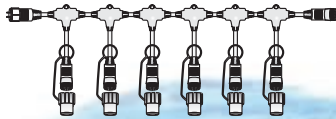

LED CURTAIN LIGHT ACCESSORIES WITH "T"-CONNECTORS

EXTE.CUR.06 0,93m cord with 6 connectors