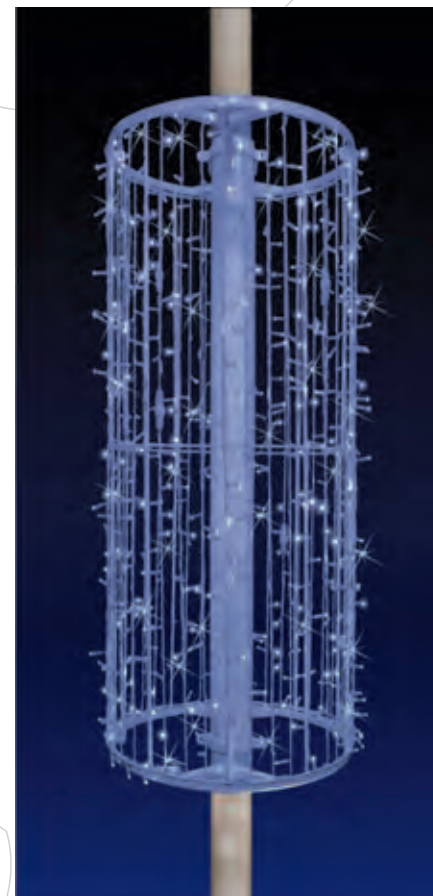

# POLE MOUNT & CROSS STREET MOTIFS

**DIVE INTO THE FUTURE AND DISCOVER  
OUR IP68 WATERPROOF WORLD...**

Pole Mount

**IP66-68**  
OUTDOOR RATED MOTIFS

3D Cylinder

**15080.B2.WW** POLE MOUNT  
H 1,50m Ø 0,60m - P 54W  
H 3,00m Ø 0,60m - P 108W  
H 3,00m Ø 1,20m - P 216W

**15080.B2.WH** POLE MOUNT  
H 1,50m Ø 0,60m - P 54W  
H 3,00m Ø 0,60m - P 108W  
H 3,00m Ø 1,20m - P 216W

**15080.B2.RE** POLE MOUNT  
H 1,50m Ø 0,60m - P 54W  
H 3,00m Ø 0,60m - P 108W  
H 3,00m Ø 1,20m - P 216W