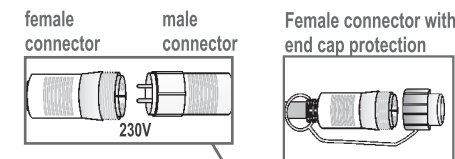

LED.FLR.5M.40F.230V FLASH LED 5m light string extendable with 40 LED (36 static+4 strobe flash led)

REF No	LED.FLR.40F.WH	LED.FLR.40F.WW	LED.FLR.40F.BL	LED.FLR.40F.RE	LED.FLR.40F.GR	LED.FLR.40F.PI	LED.FLR.40F.PU
Length	5m	5m	5m	5m	5m	5m	5m
Max. Extension	30 light strings	30 light strings	30 light strings	30 light strings	30 light strings	30 light strings	30 light strings
Static LED number	36	36	36	36	36	36	36
Static LED color	cool white	warm white	blue	red	green	pink	purple
Flash LED number	4	4	4	4	4	4	4
Flash LED color	cool white	cool white or warm white	cool white	cool white	cool white	cool white	cool white
Rubber cable color	white, green, red blue, yellow	white, green, red blue, yellow	white, green, blue	white, green, red	white, green	white, green	white, green
Consumption	4,5W	4,5W	4,5W	4,5W	4,5W	4,5W	4,5W
Voltage	230V	230V	230V	230V	230V	230V	230V

REF No : CO.FLRLED.230 LED.FLR connection set AC to DC 230V/IP44 European plug with 3A convertor

***All LED.FLR.5M.40F light strings are made with male and female connectors on the end and WITHOUT power cord and convertor CO.FLRLED.230

MATERIALS