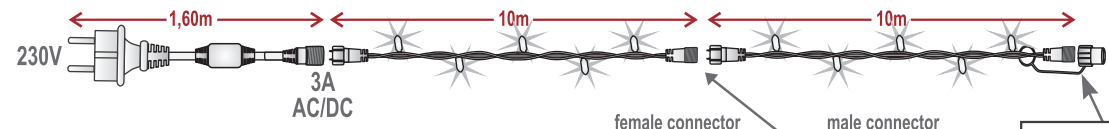

LED.FLR.ALLFLASH.10M.30.230V

10m extendable light string with 30 strobe flash LED

IP65-68

PATENTED
ISO 9001 RoHS CE

LED.FLR.ALLFLASH • 10m light string extendable with 30 Strobe Flash LED		
REF No	LED.FLR.ALLFLASH.10M.30WH	LED.FLR.ALLFLASH.10M.30WW
Length	10m	10m
Max. Extension	20 light strings	20 light strings
Flash LED number	30	30
Flash LED color	cool white	warm white
Rubber cable color	white, green	white, green
Consumption	4,5W	4,5W
Voltage	230V	230V