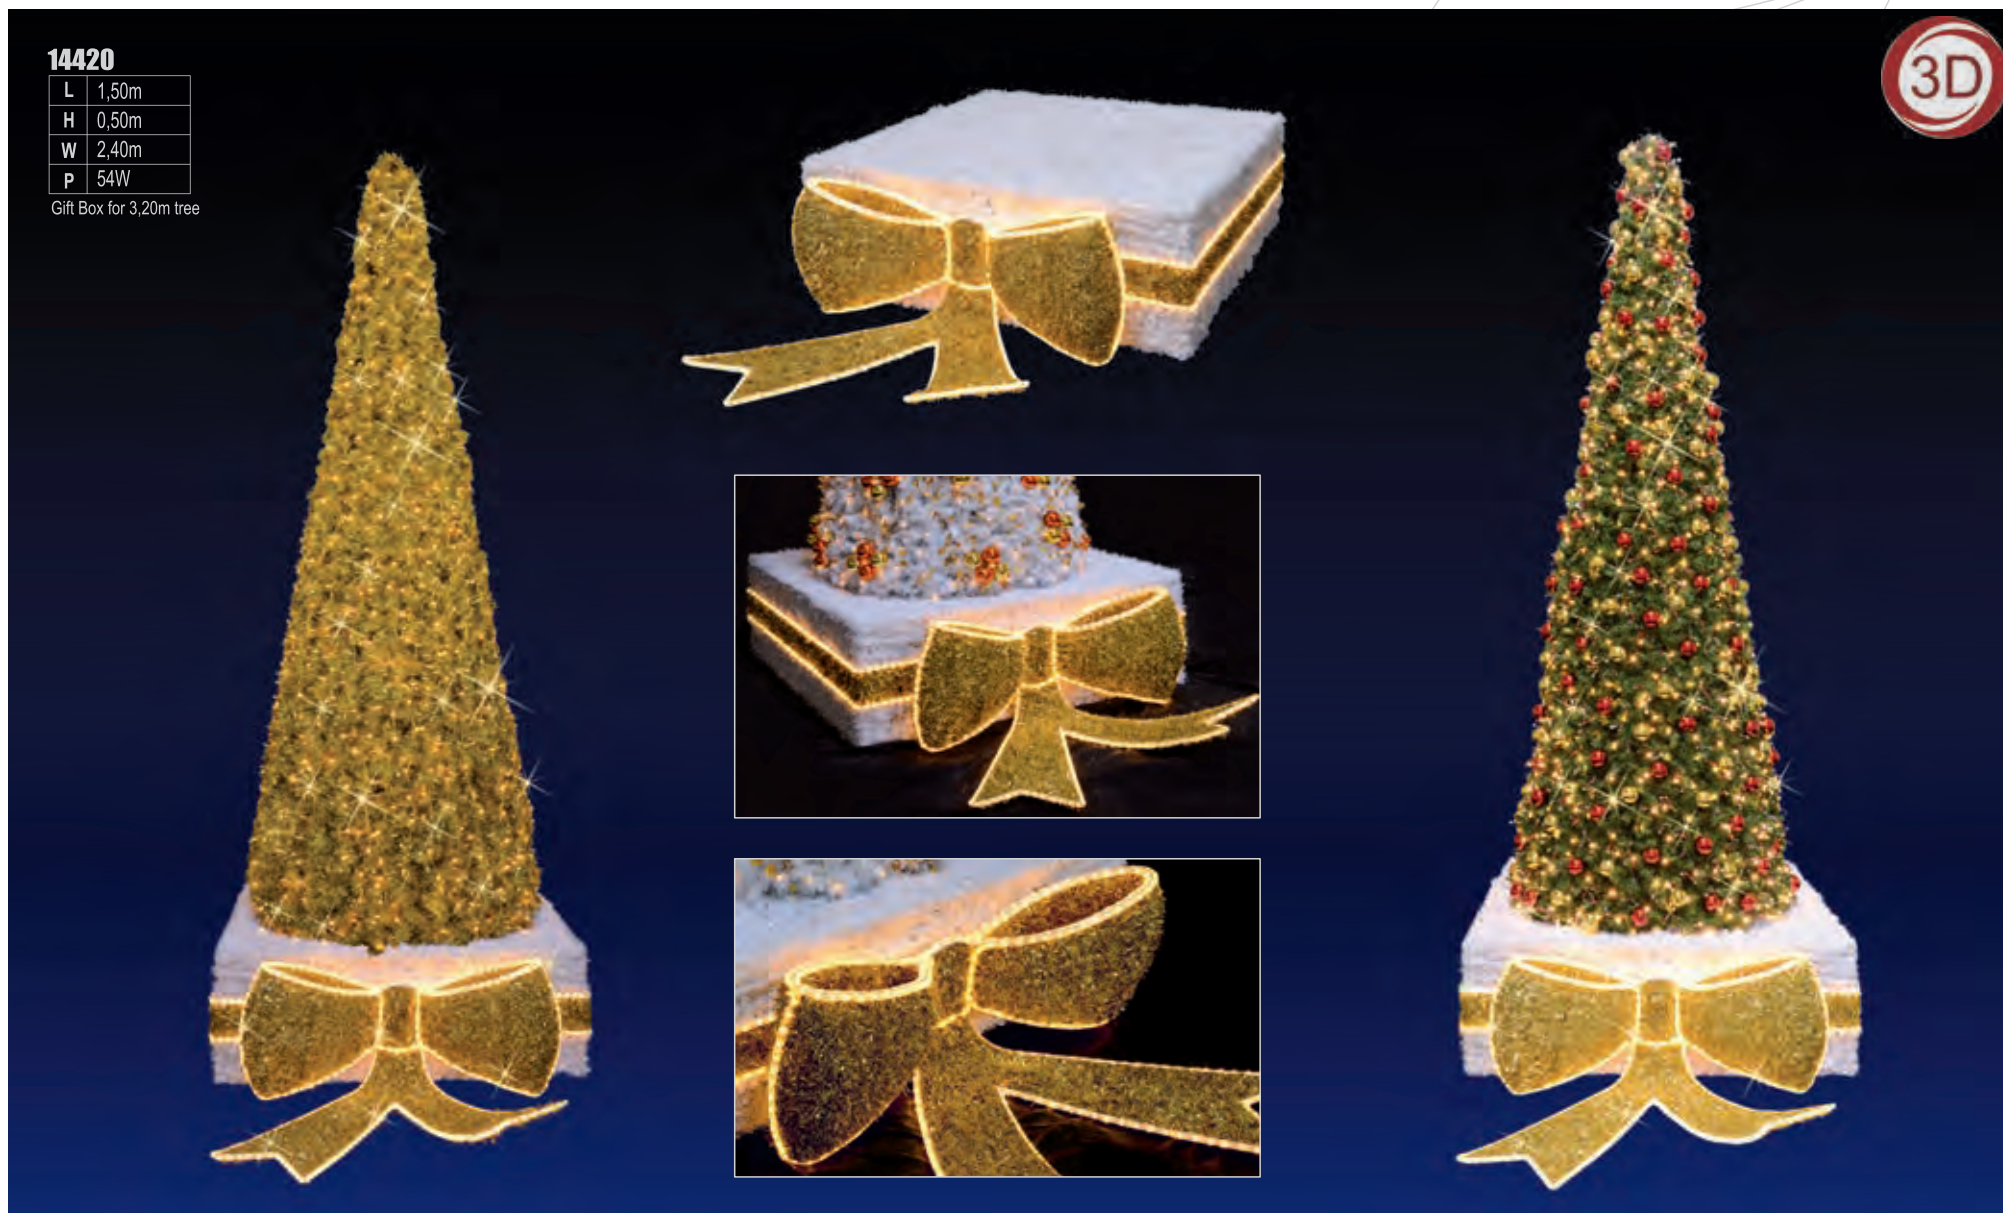

14420

L	1,50m
H	0,50m
W	2,40m
P	54W

Gift Box for 3,20m tree