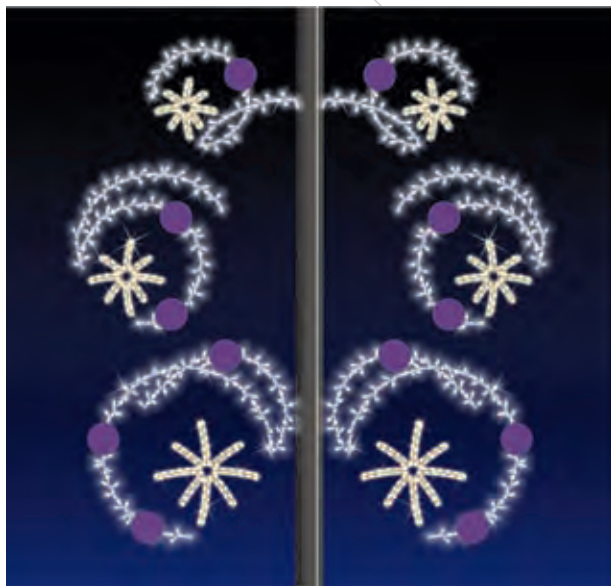

15225.B2.01 POLE MOUNT
H 1,50m x L 0,70m - P 26W
H 2,20m x L 1,00m - P 39W

15225.B2.02 POLE MOUNT
H 1,50m x L 0,70m - P 26W
H 2,20m x L 1,00m - P 39W