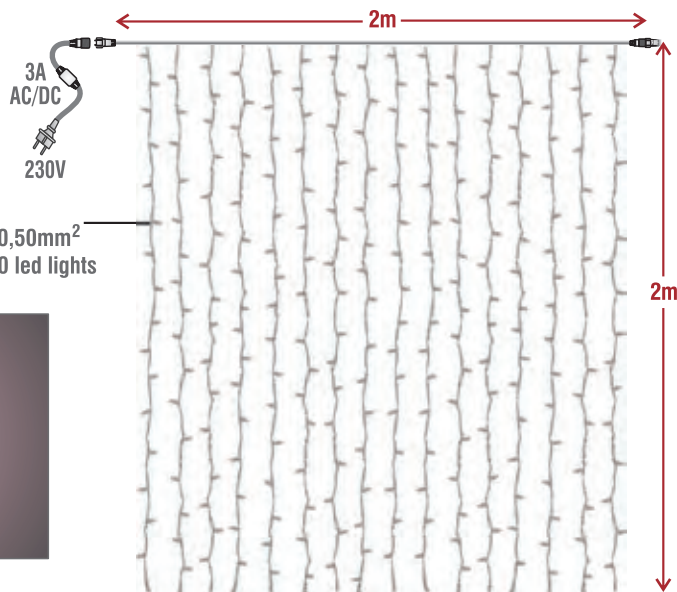

# LED.FLS.2x2.480.230V

2m extendable curtain light with 480 LED

**ATTENTION**  
 Every curtain has total 480 led lights (16 strings with 30 LED's in each string).  
 Can be extended ONLY in width but the total number of led should not be more than 2.400 (5 curtains)