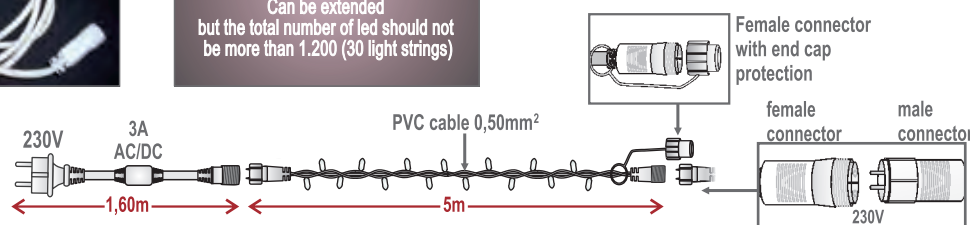

# LED.FL.5M.40.230V

5m extendable light string with 40 LED on PVC cable

**IP65-68**
**PATENTED**  
 ISO 9001 RoHS CE

**230V**

**ATTENTION**

Every light string LED.FL.5M.40.230V has total 40 led (5m cord with 40 led's). Can be extended but the total number of led should not be more than 1.200 (30 light strings)