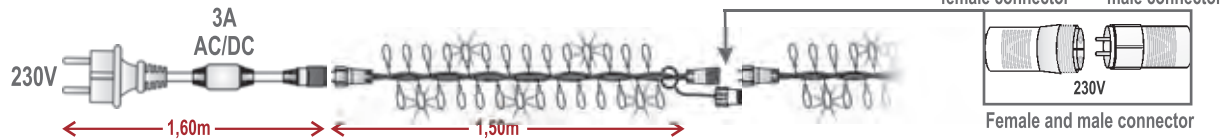

P65-68

LED.FLRCR.84F.230V

1,50m extendable cracker light string with 84 LED
(76 static LED + 8 strobe flash LED)