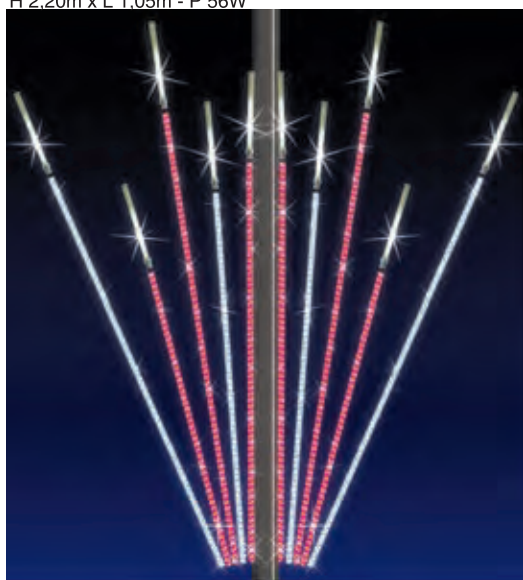

**15395.B2.FS FLOOR STANDING**  
 H 1,50m Ø 1,30m - P 84W Central pole included.  
 H 2,20m Ø 1,80m - P 120W Central pole included.

Pole Mount

**IP66-68**  
OUTDOOR RATED MOTIFS

Zeus

**15396.B2 POLE MOUNT**  
H 1,50m x L 0,70m - P 41W  
H 2,20m x L 1,05m - P 56W