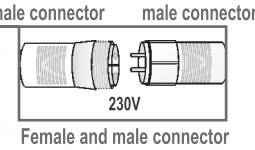

P65-68

LED.FLRCR.84F.230V

1,50m extendable cracker light string with 84 LED
(76 static LED + 8 strobe flash LED)