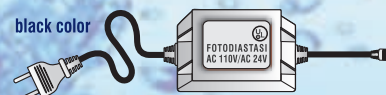

TRA24.48W.02

Transformer AC 110V/AC 24V 48W in IP44 version with one output
For LED, use on every output the reference CONVERTOR.LED.FL