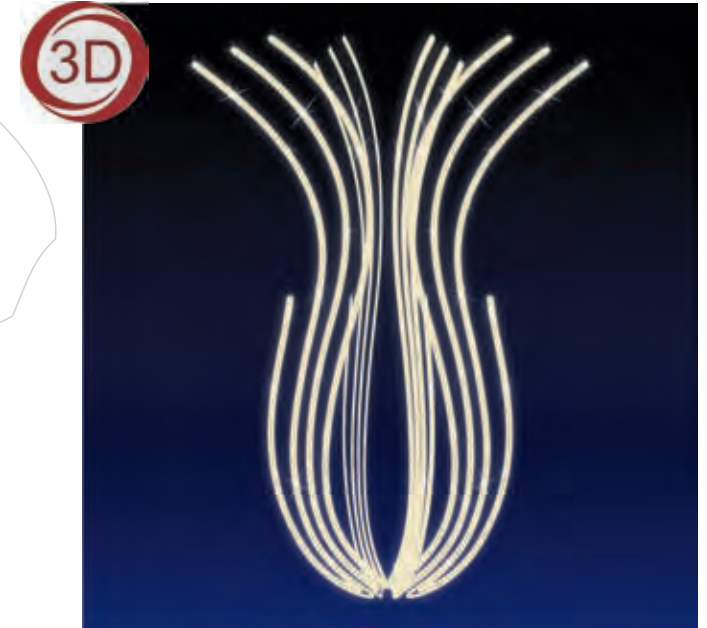

# Cross Street

**15220.A2 CROSS STREET**  
L 4,40 m x H 0,75 m - P 90W

**15221.A2 2D SUSPENSION**  
H 0,60 m x L 1,60 m - P 18W

**15222.B2 GLOBE / LANTERN**  
H 1,15 m x L 1,30 m - P 36W

**15223.B2.FS 3D FLOOR STANDING**  
H 1,50 m x Ø1,30 m - P 96W Central pole included.  
H 2,20 m x Ø1,70 m - P 144W Central pole included.