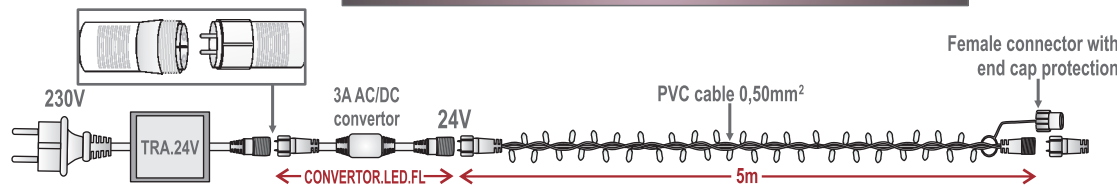

ATTENTION
Every light string LED.FL.5M.40.24V has total 40 led (5m cord with 40 led's).
Can be extended but the total number of led should not be more than 560 (14 light strings)