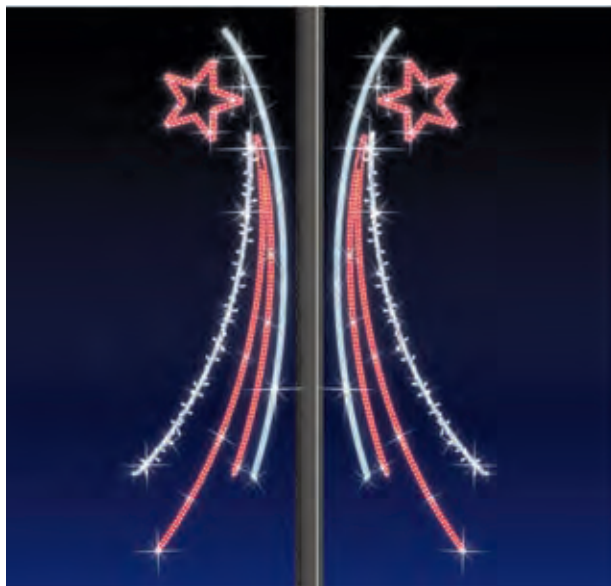

15236.B2.01 POLE MOUNT
H 2,20m x L 0,60m - P 35W
H 3,00m x L 0,82m - P 44W

15236.B2.02 POLE MOUNT
H 2,20m x L 0,60m - P 35W
H 3,00m x L 0,82m - P 44W