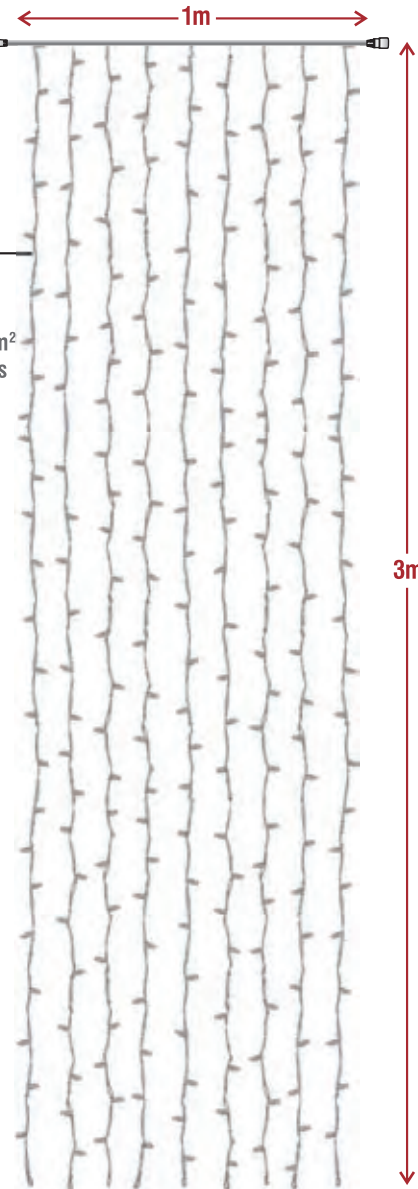

LED.FLRS.1x3.216.230V Extendable LED curtain light 230V on rubber cable

REF No	LED.FLRS.216WH.230V	LED.FLRS.216WW.230V	LED.FLRS.216BL.230V
Length	1m	1m	1m
Height	3m	3m	3m
Max. Extension	10 sets (10m)	10 sets (10m)	10 sets (10m)
LED number	216	216	216
LED color	cool white	warm white	blue
Strings per curtain	9	9	9
LED number per string	24	24	24
Rubber cable color	white, black	white, black	white, black
Consumption	13,5W	13,5W	13,5W
Voltage	230V	230V	230V

Ref No : **CO.FLRLED.230** LED.FLRS connection set AC to DC 230V/IP44 European plug with 3A convertor

***All LED CURTAIN LIGHTS are made with male and female connectors on the end and WITHOUT power cord and convertor CO.FLRLED.230