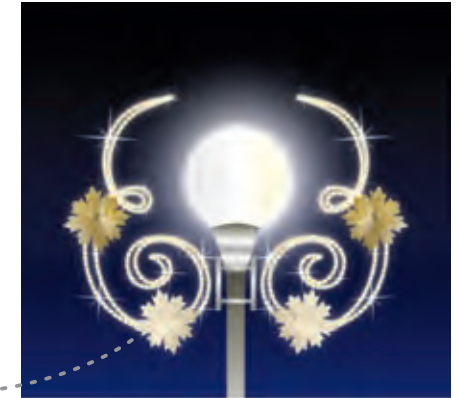

15109.B2 GLOBE / LANTERN
H 1,60m x L 2,10m - P 42W