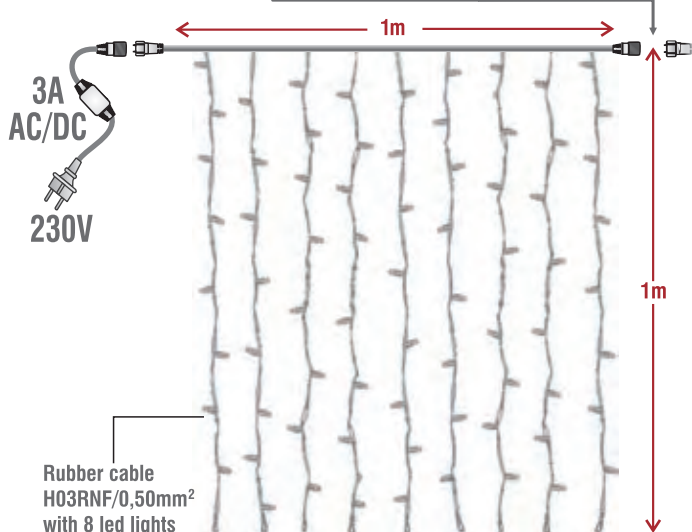

# LED.FLRS.1X1.72.230V

1m extendable curtain light with 72 LED

Female and male connector

MATERIALS