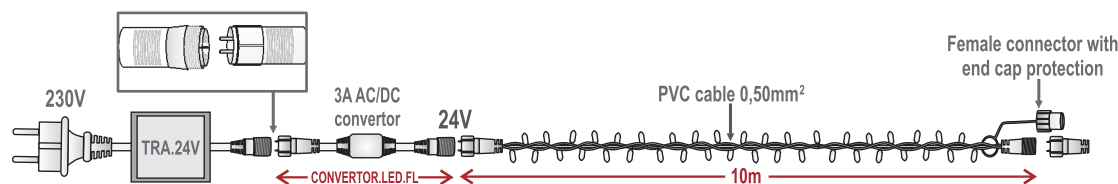

IP65-68

LED.FL.10M.80.24V

24V extendable light string with 80 LED

MATERIALS

LED.FL.10M.80.24V Extendable light string 24V on PVC cable

REF No	LED.FL.80.24V.WH	LED.FL.80.24V.WW	LED.FL.80.24V.BL	LED.FL.80.24V.RE	LED.FL.80.24V.GR	LED.FL.80.24V.PI	LED.FL.80.24V.PU	LED.FL.80.24V.MU
Length	10m	10m	10m	10m	10m	10m	10m	10m
Max. Extension	7 light strings	7 light strings	7 light strings	7 light strings	7 light strings	7 light strings	7 light strings	7 light strings
LED number	80	80	80	80	80	80	80	80
LED color	cool white	warm white	blue	red	green	pink	purple	multi color (WH-BL-RE-GR)
PVC cable color	white, green, red blue, transparent, gold	white, green, red blue, transparent, gold	white, green, blue, transparent	white, green, red, transparent	white, green, transparent	white, green, transparent	white, green, transparent	white, green, transparent
Consumption	8W	8W	8W	8W	8W	8W	8W	8W
Voltage	24V	24V	24V	24V	24V	24V	24V	24V

24V

- **TRA24.24W.01** Transformer AC 240V/AC 24V / 24W in IP44 version without convertor
- **TRA24.48W.01** Transformer AC 240V/AC 24V / 48W in IP44 version without convertor
- **TRA24.84W.01** Transformer AC 240V/AC 24V / 84W in IP44 version without convertor
- **TRA24.120W.01** Transformer AC 240V/AC 24V / 120W in IP44 version without convertor