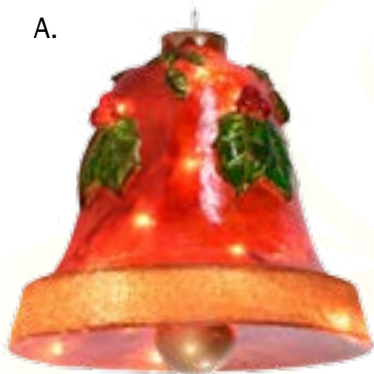

Holly Bells

A.