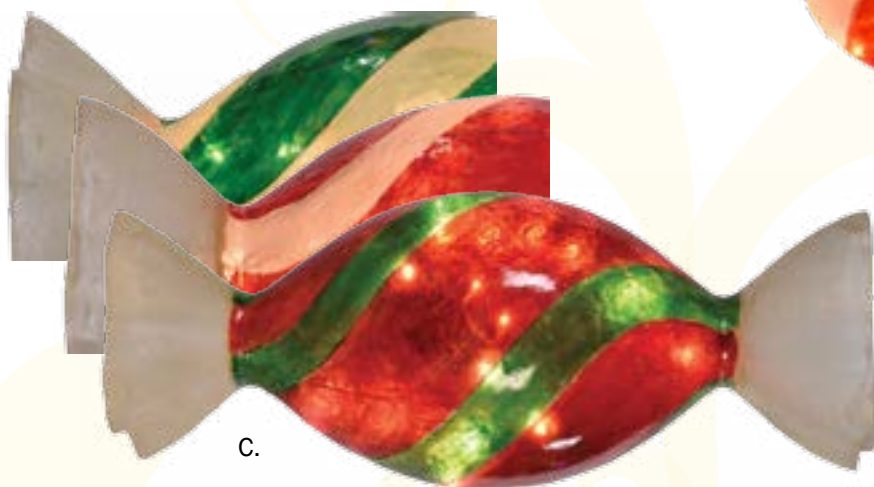

Santa

The fun of Santa Claus is evident in these Santa themed illuminated decorations. From climbing your chimney to hanging in a window, they make a fanciful addition to any decor. Made from strong, weather resistant fiberglass that won't crack or chip when exposed to the weather.

Our gingerbread grouping makes it fun and exciting for kids and adults alike. Made from durable fiberglass that is weather and chip resistant.

6' Man

Item #	Description	Size	# lights	Weight
57-1082	Gingerbread Girl	31" x 20" x 6"	70	11
57-1091	Gingerbread House	44" x 32" x 11.75"	150	44
57-1081	Gingerbread Boy	31" x 20" x 6"	70	11