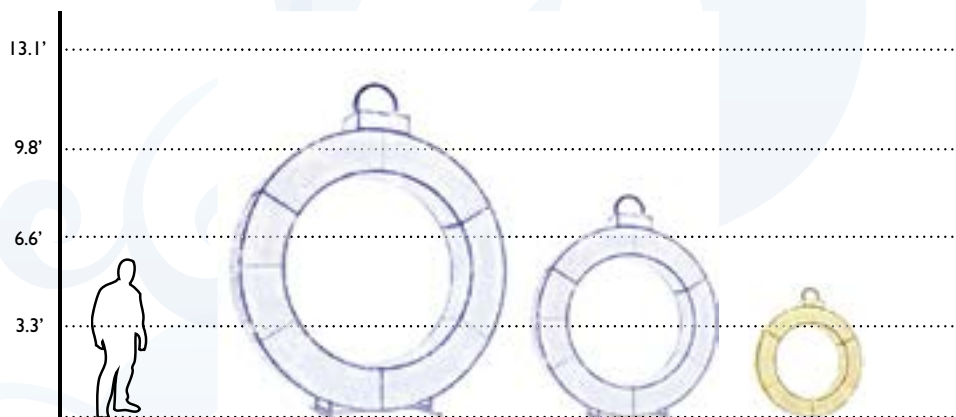

Monte Carlo Ornament

Item #	Description	# Lights	Size
67-1000-118-LED	Large 3D Illuminated Ornament - Gold	1902	11.8' x 9.8' x 1.5'
67-1000-077-LED	Medium 3D Illuminated Ornament - Gold	1128	7.7' x 6.6' x 1'
67-1000-046-LED	Small 3D Illuminated Ornament - Gold	396	4.6' x 3.9' x 7"
67-1000-118-PW-LED	Large 3D Illuminated Ornament - Pure White	1902	11.8' x 9.8' x 1.5'
67-1000-077-PW-LED	Medium 3D Illuminated Ornament - Pure White	1128	7.7' x 6.6' x 1'
67-1000-046-PW-LED	Small 3D Illuminated Ornament - Pure White	396	4.6' x 3.9' x 7"