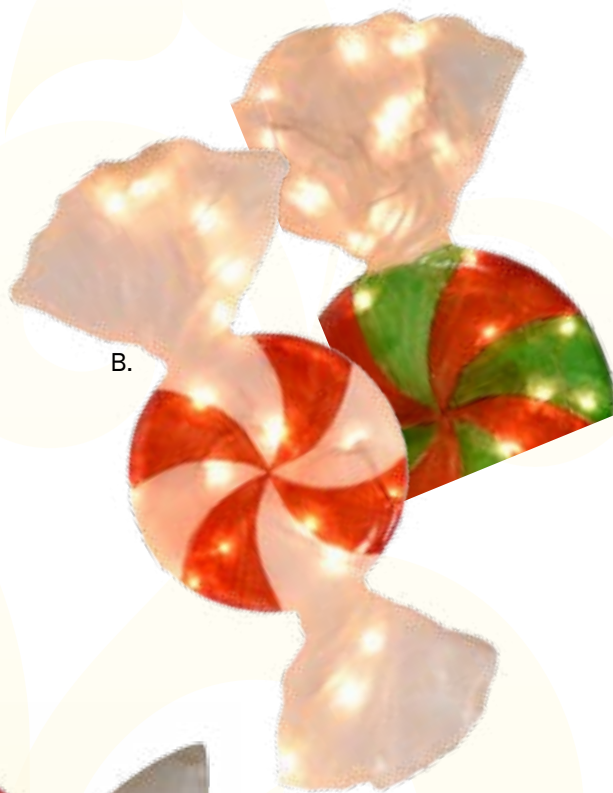

Item #	Description	Size	# lights	Weight
57-1048	Santa Boots	15"	25	8
57-1045	Santa on the Moon	26"	70	11
57-1043	Climbing Santa	25"	50	11
57-1092	Santa Claus	34"	70	20
57-1093	Mrs. Claus	31.5"	70	15

Candyland

Our gingerbread grouping makes it fun and exciting for kids and adults alike. Made from durable fiberglass that is weather and chip resistant.

6' Man

Item #	Description	Size	# lights	Weight
57-1082	Gingerbread Girl	31" x 20" x 6"	70	11
57-1091	Gingerbread House	44" x 32" x 11.75"	150	44
57-1081	Gingerbread Boy	31" x 20" x 6"	70	11