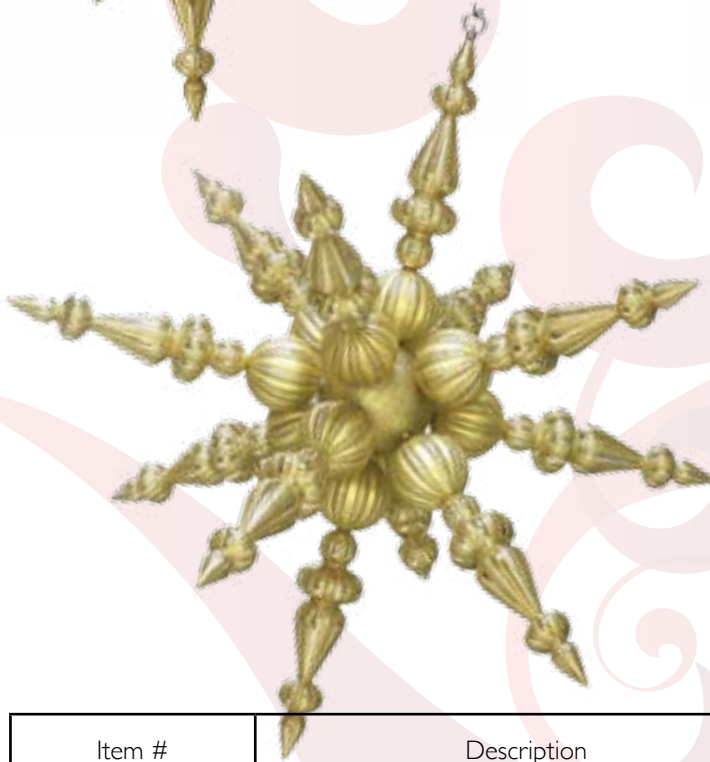

3D Star Ornament

Item #	Description	Size	Orn. Per Case	Weight
59-1185-30R	Classic & Satin Red	30"	1	5
59-1185-30G	Classic & Satin Gold	30"	1	5
59-1185-30RGG	Classic & Satin Red, Gold, Apple Green	30"	1	5
59-1185-30BS	Classic & Satin Blue, Silver	30"	1	5
59-1185-43R	Classic & Satin Red	43"	1	8
59-1185-43G	Classic & Satin Gold	43"	1	8
59-1185-43RGG	Classic & Satin Red, Gold, Apple Green	43"	1	8
59-1185-43BS	Classic & Satin Blue, Silver	43"	1	8