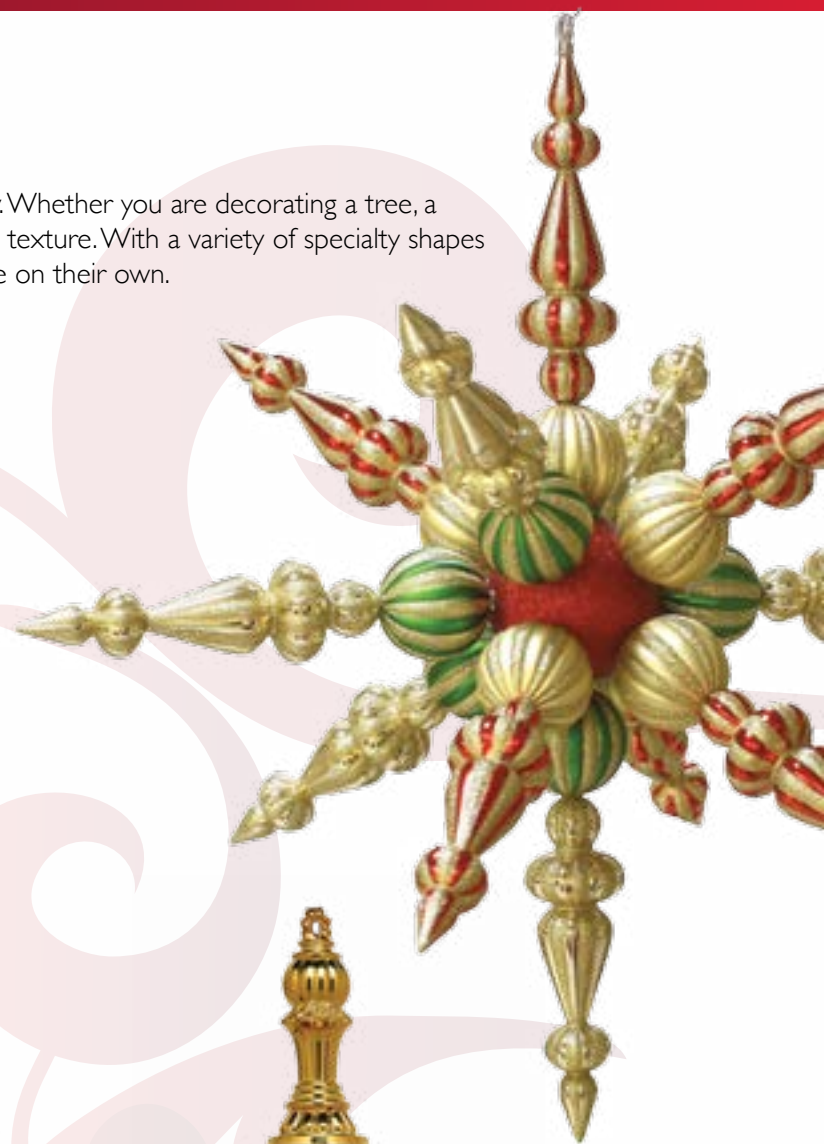

Ornamentations

Ornamentations are the perfect accent to all your greenery. Whether you are decorating a tree, a wreath or garland, these ornaments add color and beautiful texture. With a variety of specialty shapes and colors, these ornaments can even be a decorative piece on their own.

Ornamentations are shatterproof and come in two UV protected finishes: Shiny Classic & Matte Satin. Can be used both indoor and outdoor.

With everything from 100mm (4") perfect for the residential tree or wreath to 300mm (12") for Giant commercial trees, our standard ball ornaments fit all needs.

In addition, we have several types of specialty ornaments that look beautiful in trees or hanging from the ceiling.