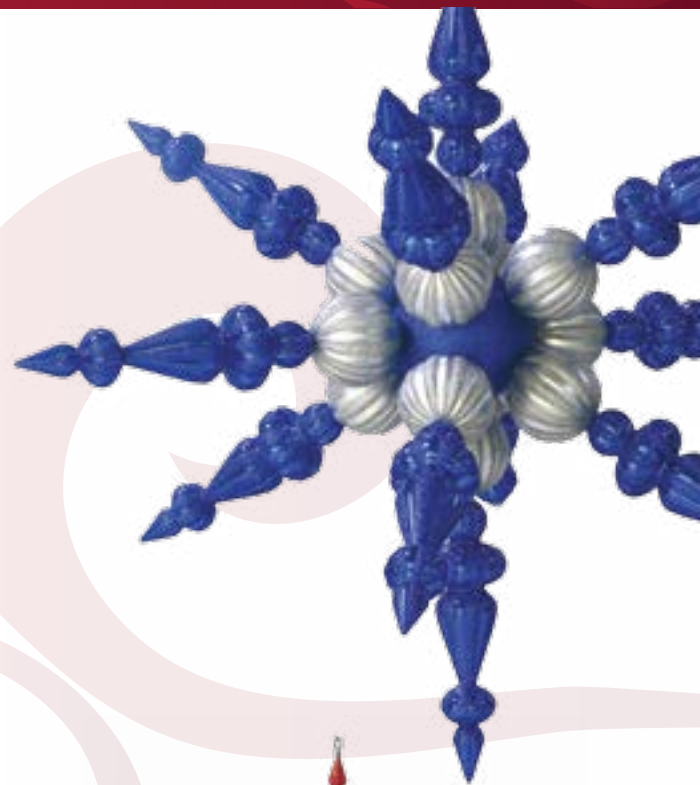

3D Star Ornament

Item #	Description	Size	Orn. Per Case	Weight
59-1185-30R	Classic & Satin Red	30"	1	5
59-1185-30G	Classic & Satin Gold	30"	1	5
59-1185-30RGG	Classic & Satin Red, Gold, Apple Green	30"	1	5
59-1185-30BS	Classic & Satin Blue, Silver	30"	1	5
59-1185-43R	Classic & Satin Red	43"	1	8
59-1185-43G	Classic & Satin Gold	43"	1	8
59-1185-43RGG	Classic & Satin Red, Gold, Apple Green	43"	1	8
59-1185-43BS	Classic & Satin Blue, Silver	43"	1	8