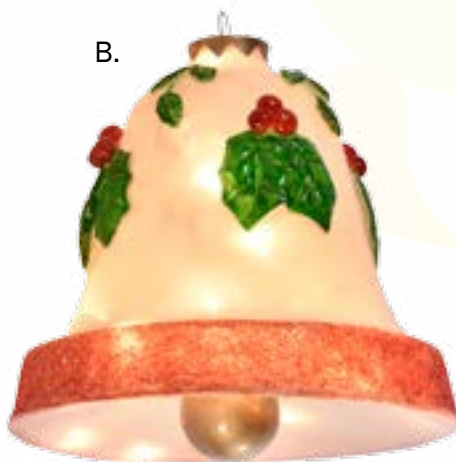

Finial Ornaments

For a little character in your decorations, try our Finial and Holly Bells to add some light to your indoor or outdoor decorations.

A.

B.

	Item #	Description	Size	# lights	Weight
A	57-1095-01-LED	Red with Gold Finial Ornament	26.75"	35	7
	57-1095-02-LED	Gold with Red Finial Ornament	26.75"	35	7
	57-1095-05-LED	Green with Gold Finial Ornament	26.75"	35	7
B	57-1096-05-LED	Green with Gold Finial Ornament	35.5"	50	8
	57-1096-01-LED	Red with Gold Finial Ornament	35.5"	50	8
	57-1096-02-LED	Gold with Red Finial Ornament	35.5"	50	8

Holly Bells

A.

B.

	Item #	Description	Size	CS	# lights	Weight
A	57-1137-01-LED	Red Holly Bell	8"	8	25	4
	57-1137-02-LED	Gold Holly Bell	8"	8	25	4
	57-1137-08-LED	White Holly Bell	8"	8	25	4
B	57-1097-08-LED	White Holly Bell	12.75"	1	35	8
	57-1097-01-LED	Red Holly Bell	12.75"	1	35	8
	57-1097-02-LED	Gold Holly Bell	12.75"	1	35	8